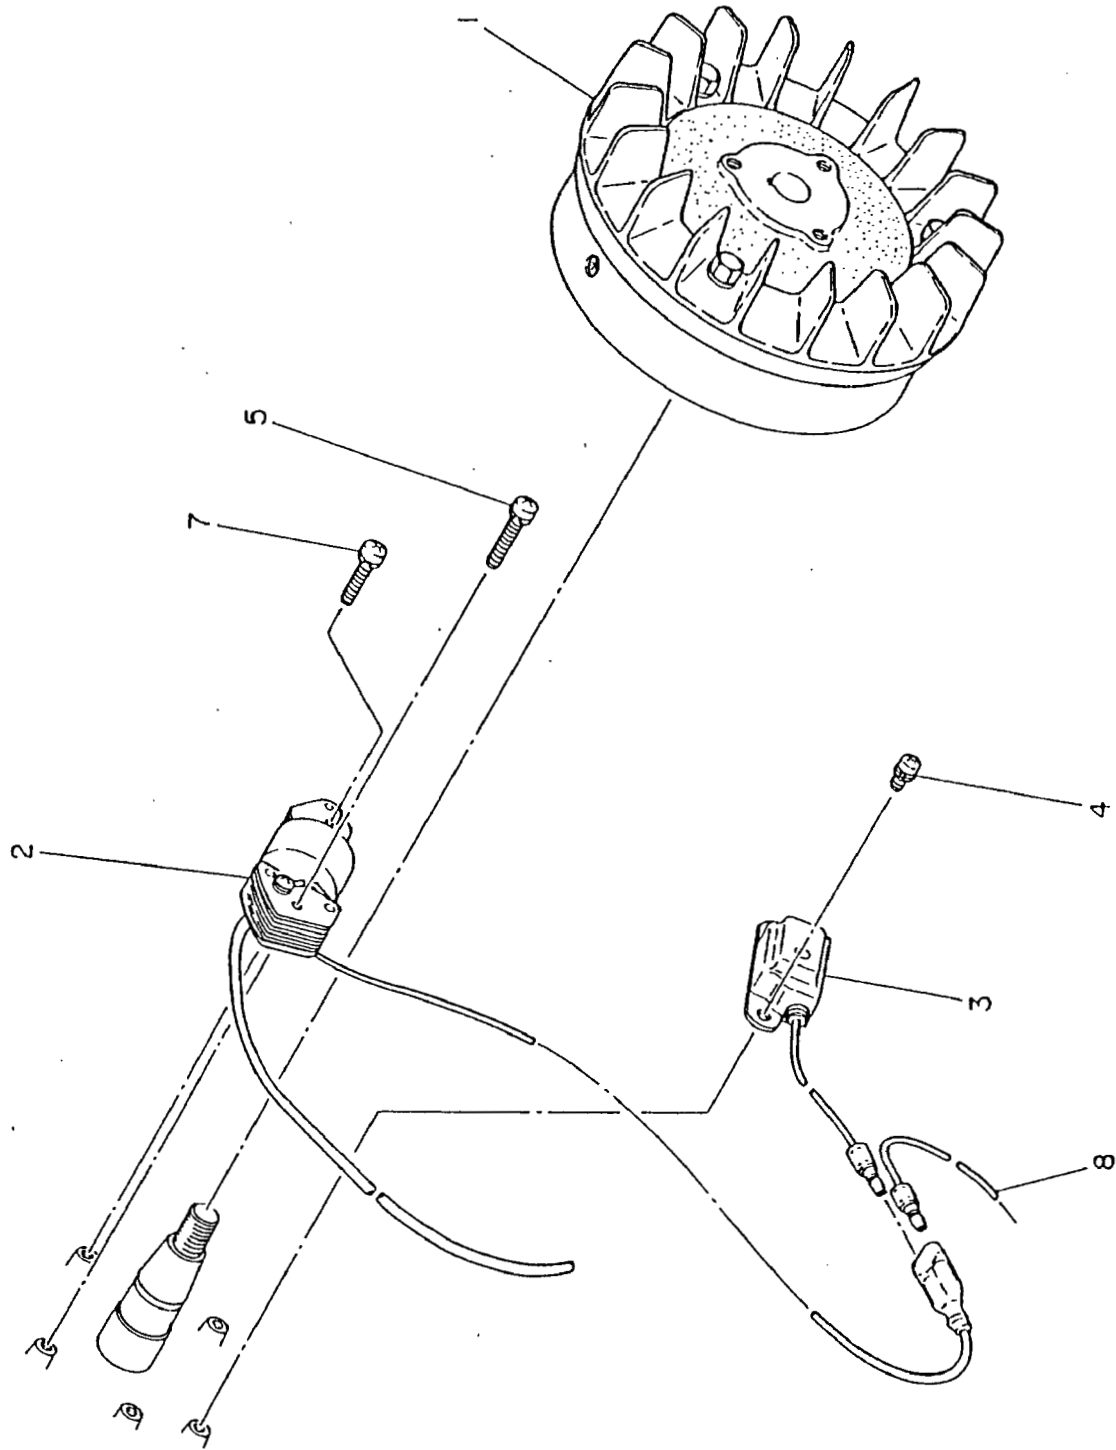

6. MAGNETO (T. C. I.)