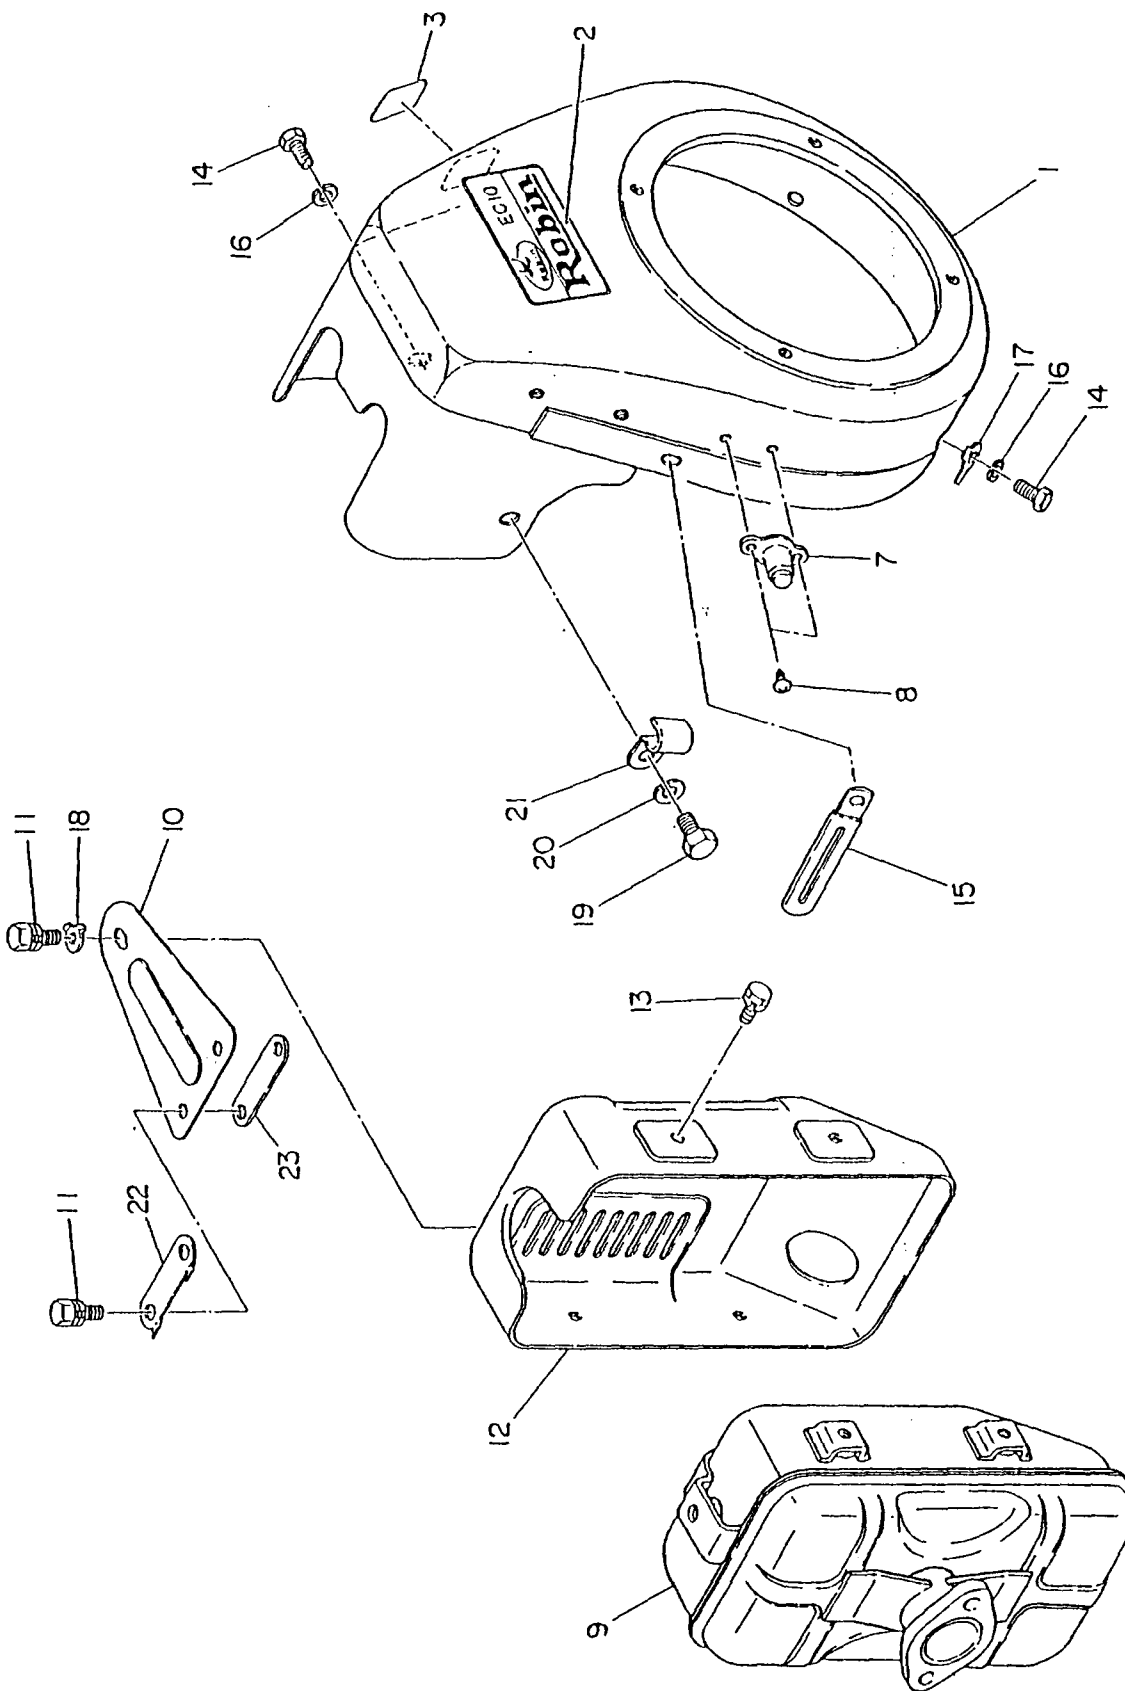

EC10D (WEBER)

1. CRANKCASE and CYLINDER

2. CRANKSHAFT and PISTON

3. GOVERNOR

4. BLOWER HOUSING and MUFFLER

5. CARBURETOR and AIR CLEANER

Ref. No.	Parts Number	Parts Name	Qty	Description
* 1	106-62516-00	CARBURETOR ASS' Y	1	Incl. 2~29
2	106-62547-08	PACKING (float chamber)	1	
4	106-62381-08	PACKING	1	
5	128-62500-08	NEEDLE VALVE (1.5 DIA)	1	
6	106-62511-08	FLOAT ARM	1	
7	106-62516-08	PIN (float)	1	
8	130-62358-08	SCREW	2	
9	106-62508-08	FLOAT	1	
10	106-62389-08	FLOAT CHAMBER	1	
11	206-62431-08	PACKING (main jet)	1	
12	207-62403-08	REVERSE MAIN JET	1	
13	206-62350-08	GUIDE HOLDER	1	
14	106-62534-08	SHAFT ASS' Y (throttle)	1	
15	106-62538-08	THROTTLE VALVE	1	
16	209-62351-08	SCREW AND WASHER	2	
17	106-62553-28	SHAFT ASS' Y (choke)	1	
18	106-62527-08	CHOKE VALVE	1	
20	106-62436-08	PILOT SCREW	1	
21	206-62446-08	SPRING	2	
22	106-62357-08	GUIDE SCREW	1	
23	106-62358-08	SCREW	1	
24	209-62446-08	CHOKE SPRING	1	
25	209-62353-08	STEEL BALL	1	
26	207-62420-08	PILOT JET	1	
27	207-62345-08	WASHER (banjo)	2	
28	209-62335-08	BANJO BOLT	1	
29	106-62392-18	SEAL	1	
30	052-10601-00	BANJO	1	
*31	106-32717-20	AIR CLEANER ASS' Y	1	Incl. 32,33,34
32	106-32704-07	ELEMENT COMPL.	1	
34	106-32738-08	LABEL (caution)	1	
35	001-13051-00	BOLT AND WASHER ASS' Y	3	
36	106-35201-01	LOCK WASHER (air cleaner)	1	