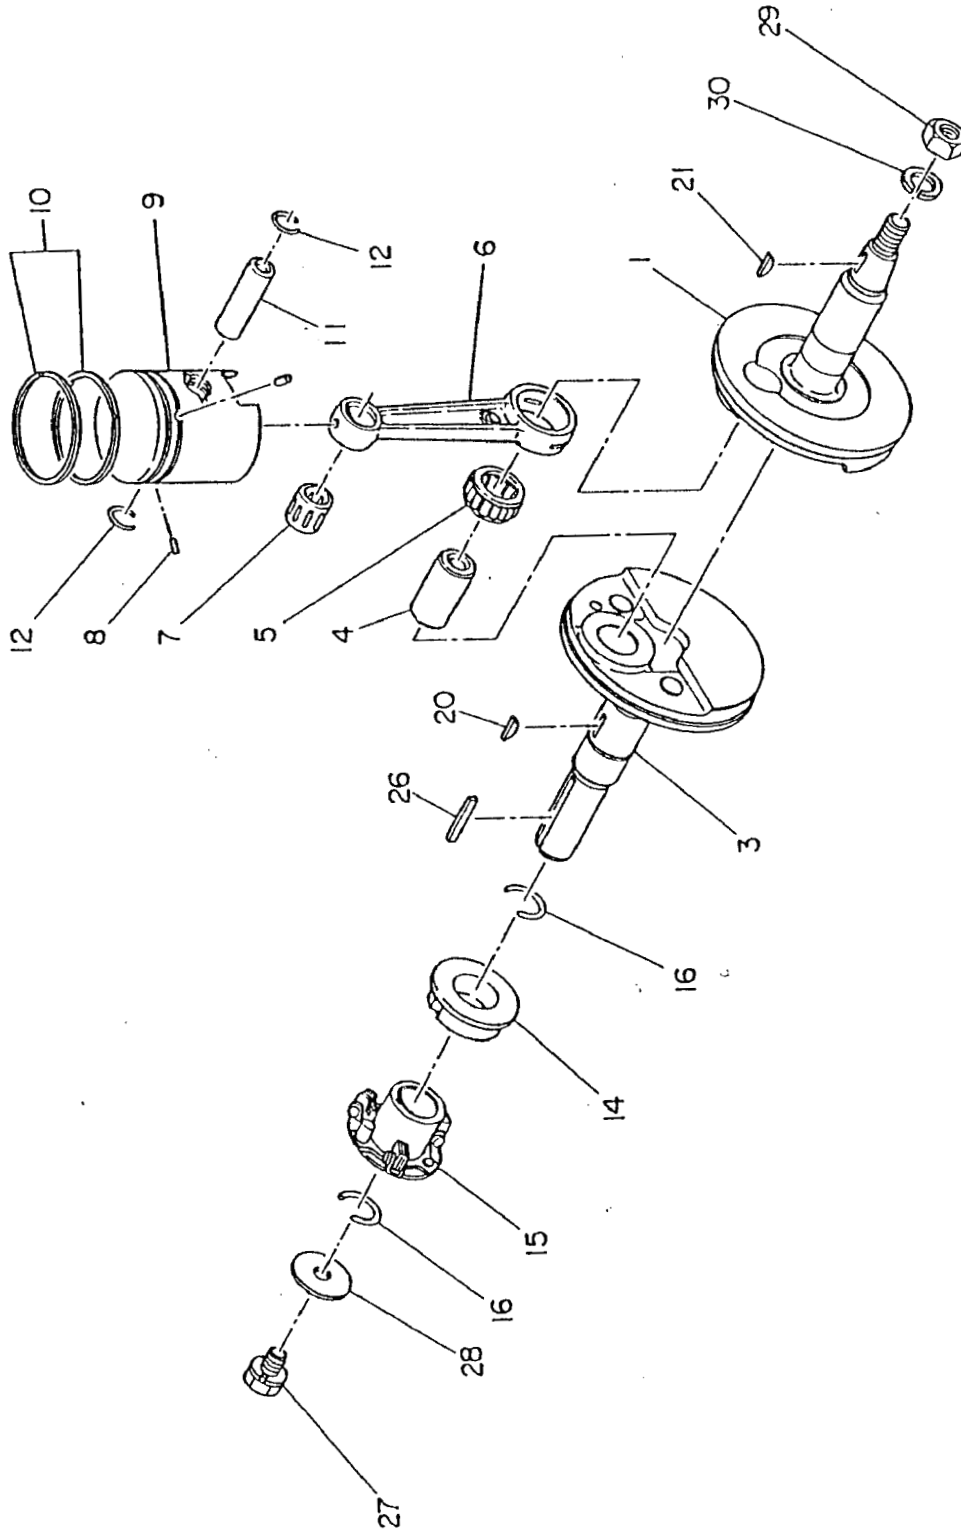

EC10D (WEBER)

1. CRANKCASE and CYLINDER

2. CRANKSHAFT and PISTON

3. GOVERNOR

4. BLOWER HOUSING and MUFFLER

5. CARBURETOR and AIR CLEANER

Ref. No.	Parts Number	Parts Name	Qty	Description
* 1	106-62516-00	CARBURETOR ASS' Y	1	Incl. 2~29
2	106-62547-08	PACKING (float chamber)	1	
4	106-62381-08	PACKING	1	
5	128-62500-08	NEEDLE VALVE (1.5 DIA)	1	
6	106-62511-08	FLOAT ARM	1	
7	106-62516-08	PIN (float)	1	
8	130-62358-08	SCREW	2	
9	106-62508-08	FLOAT	1	
10	106-62389-08	FLOAT CHAMBER	1	
11	206-62431-08	PACKING (main jet)	1	
12	207-62403-08	REVERSE MAIN JET	1	
13	206-62350-08	GUIDE HOLDER	1	
14	106-62534-08	SHAFT ASS' Y (throttle)	1	
15	106-62538-08	THROTTLE VALVE	1	
16	209-62351-08	SCREW AND WASHER	2	
17	106-62553-28	SHAFT ASS' Y (choke)	1	
18	106-62527-08	CHOKE VALVE	1	
20	106-62436-08	PILOT SCREW	1	
21	206-62446-08	SPRING	2	
22	106-62357-08	GUIDE SCREW	1	
23	106-62358-08	SCREW	1	
24	209-62446-08	CHOKE SPRING	1	
25	209-62353-08	STEEL BALL	1	
26	207-62420-08	PILOT JET	1	
27	207-62345-08	WASHER (banjo)	2	
28	209-62335-08	BANJO BOLT	1	
29	106-62392-18	SEAL	1	
30	052-10601-00	BANJO	1	
*31	106-32717-20	AIR CLEANER ASS' Y	1	Incl. 32,33,34
32	106-32704-07	ELEMENT COMPL.	1	
34	106-32738-08	LABEL (caution)	1	
35	001-13051-00	BOLT AND WASHER ASS' Y	3	
36	106-35201-01	LOCK WASHER (air cleaner)	1	