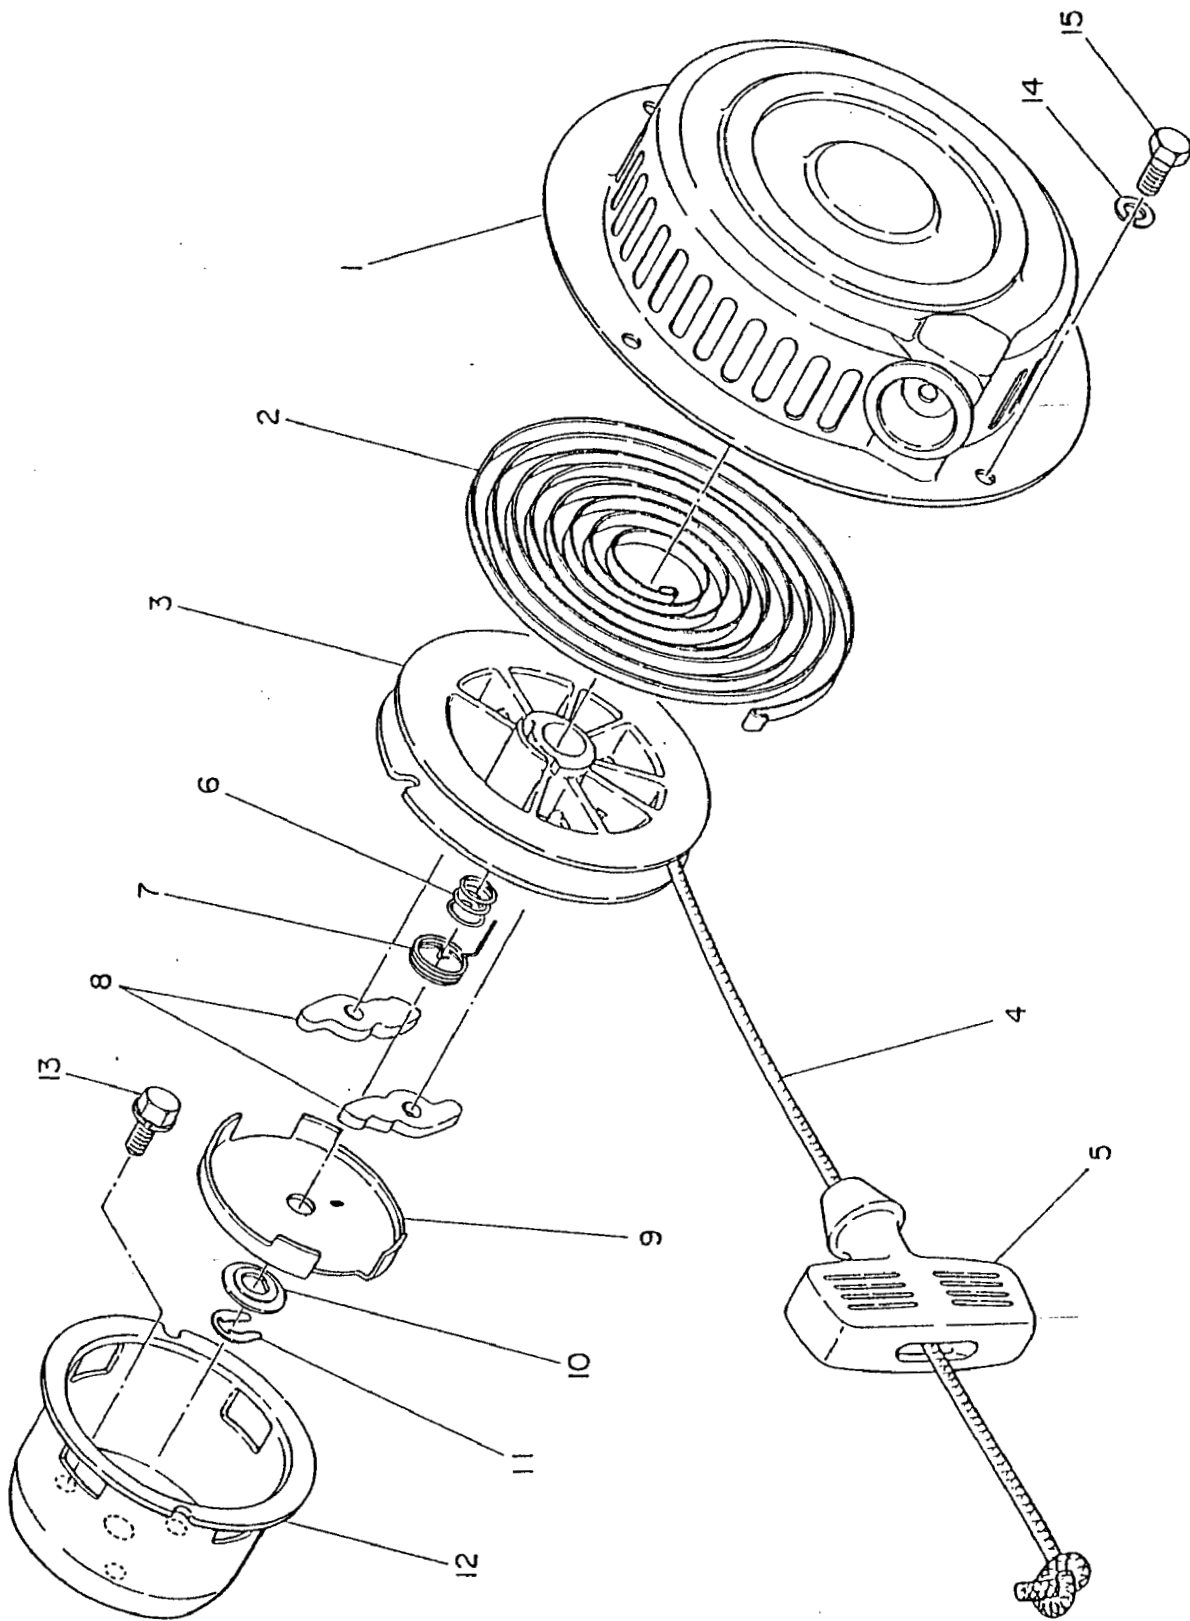

7. RECOIL STARTER