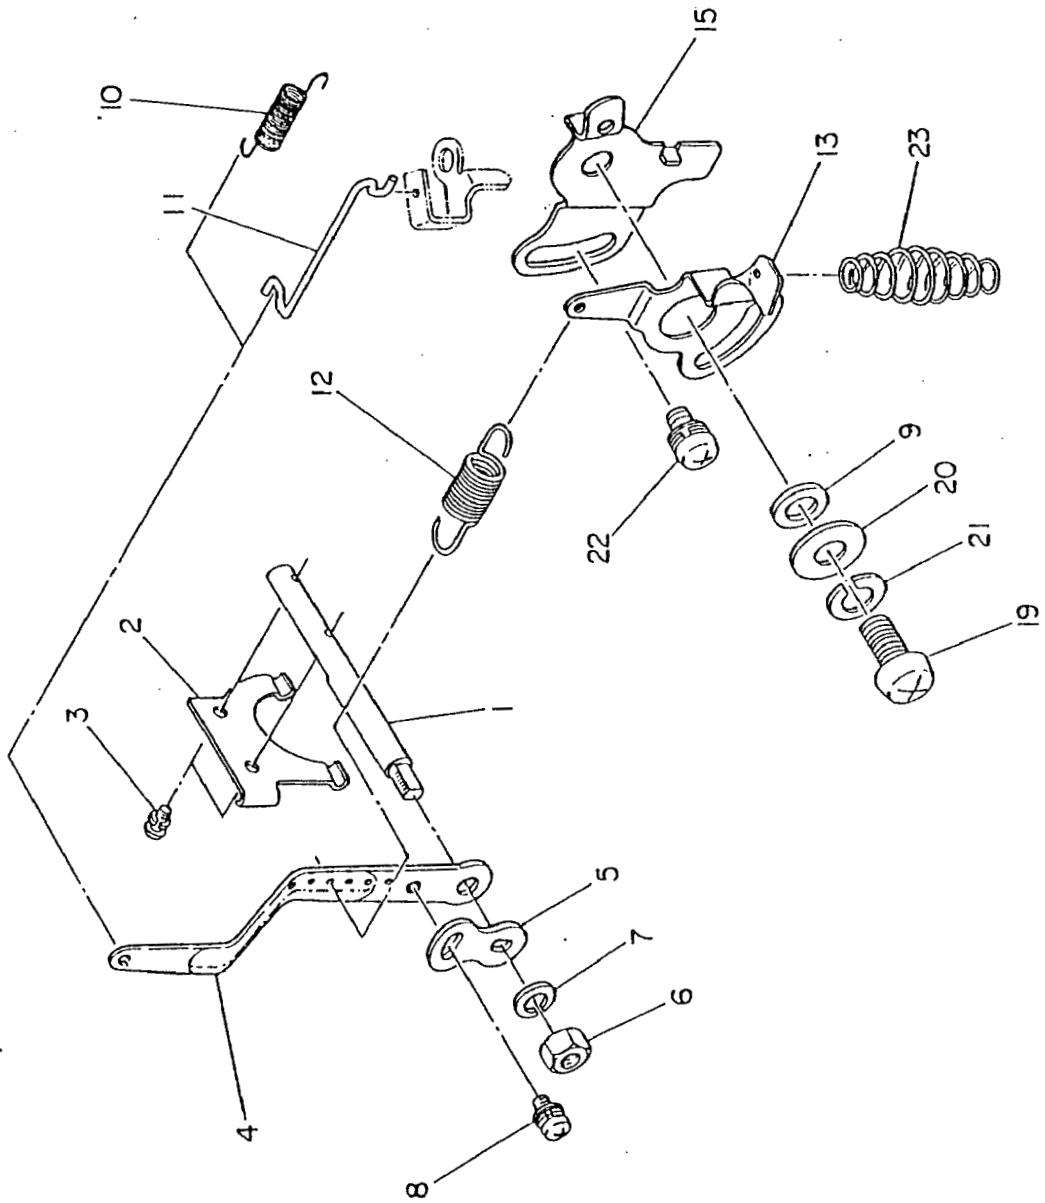

EC10D (WEBER)

1. CRANKCASE and CYLINDER

2. CRANKSHAFT and PISTON

3. GOVERNOR

4. BLOWER HOUSING and MUFFLER

5. CARBURETOR and AIR CLEANER

Ref. No.	Parts Number	Parts Name	Qty	Description
* 1	106-62516-00	CARBURETOR ASS' Y	1	Incl. 2~29
2	106-62547-08	PACKING (float chamber)	1	
4	106-62381-08	PACKING	1	
5	128-62500-08	NEEDLE VALVE (1.5 DIA)	1	
6	106-62511-08	FLOAT ARM	1	
7	106-62516-08	PIN (float)	1	
8	130-62358-08	SCREW	2	
9	106-62508-08	FLOAT	1	
10	106-62389-08	FLOAT CHAMBER	1	
11	206-62431-08	PACKING (main jet)	1	
12	207-62403-08	REVERSE MAIN JET	1	
13	206-62350-08	GUIDE HOLDER	1	
14	106-62534-08	SHAFT ASS' Y (throttle)	1	
15	106-62538-08	THROTTLE VALVE	1	
16	209-62351-08	SCREW AND WASHER	2	
17	106-62553-28	SHAFT ASS' Y (choke)	1	
18	106-62527-08	CHOKE VALVE	1	
20	106-62436-08	PILOT SCREW	1	
21	206-62446-08	SPRING	2	
22	106-62357-08	GUIDE SCREW	1	
23	106-62358-08	SCREW	1	
24	209-62446-08	CHOKE SPRING	1	
25	209-62353-08	STEEL BALL	1	
26	207-62420-08	PILOT JET	1	
27	207-62345-08	WASHER (banjo)	2	
28	209-62335-08	BANJO BOLT	1	
29	106-62392-18	SEAL	1	
30	052-10601-00	BANJO	1	
*31	106-32717-20	AIR CLEANER ASS' Y	1	Incl. 32,33,34
32	106-32704-07	ELEMENT COMPL.	1	
34	106-32738-08	LABEL (caution)	1	
35	001-13051-00	BOLT AND WASHER ASS' Y	3	
36	106-35201-01	LOCK WASHER (air cleaner)	1	