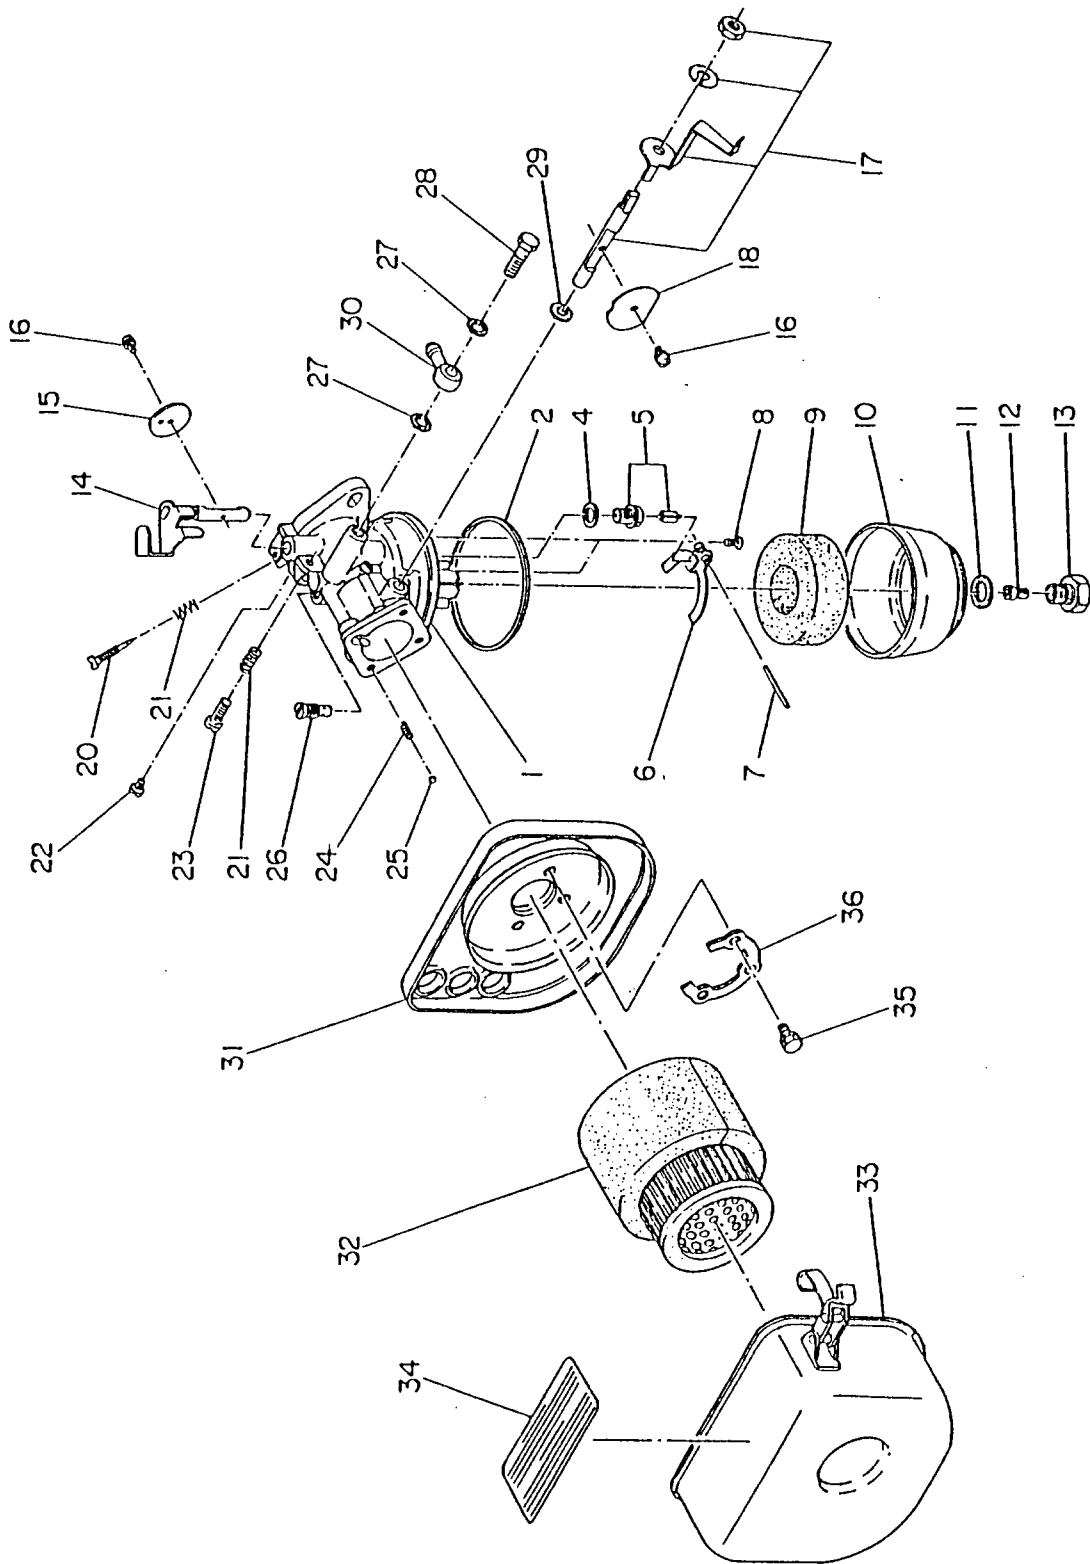

5. CARBURETOR and AIR CLEANER

Ref. No.	Parts Number	Parts Name	Qty	Description
* 1	106-62516-00	CARBURETOR ASS' Y	1	Incl. 2~29
2	106-62547-08	PACKING (float chamber)	1	
4	106-62381-08	PACKING	1	
5	128-62500-08	NEEDLE VALVE (1.5 DIA)	1	
6	106-62511-08	FLOAT ARM	1	
7	106-62516-08	PIN (float)	1	
8	130-62358-08	SCREW	2	
9	106-62508-08	FLOAT	1	
10	106-62389-08	FLOAT CHAMBER	1	
11	206-62431-08	PACKING (main jet)	1	
12	207-62403-08	REVERSE MAIN JET	1	
13	206-62350-08	GUIDE HOLDER	1	
14	106-62534-08	SHAFT ASS' Y (throttle)	1	
15	106-62538-08	THROTTLE VALVE	1	
16	209-62351-08	SCREW AND WASHER	2	
17	106-62553-28	SHAFT ASS' Y (choke)	1	
18	106-62527-08	CHOKE VALVE	1	
20	106-62436-08	PILOT SCREW	1	
21	206-62446-08	SPRING	2	
22	106-62357-08	GUIDE SCREW	1	
23	106-62358-08	SCREW	1	
24	209-62446-08	CHOKE SPRING	1	
25	209-62353-08	STEEL BALL	1	
26	207-62420-08	PILOT JET	1	
27	207-62345-08	WASHER (banjo)	2	
28	209-62335-08	BANJO BOLT	1	
29	106-62392-18	SEAL	1	
30	052-10601-00	BANJO	1	
*31	106-32717-20	AIR CLEANER ASS' Y	1	Incl. 32,33,34
32	106-32704-07	ELEMENT COMPL.	1	
34	106-32738-08	LABEL (caution)	1	
35	001-13051-00	BOLT AND WASHER ASS' Y	3	
36	106-35201-01	LOCK WASHER (air cleaner)	1	

5. CARBURETOR and AIR CLEANER