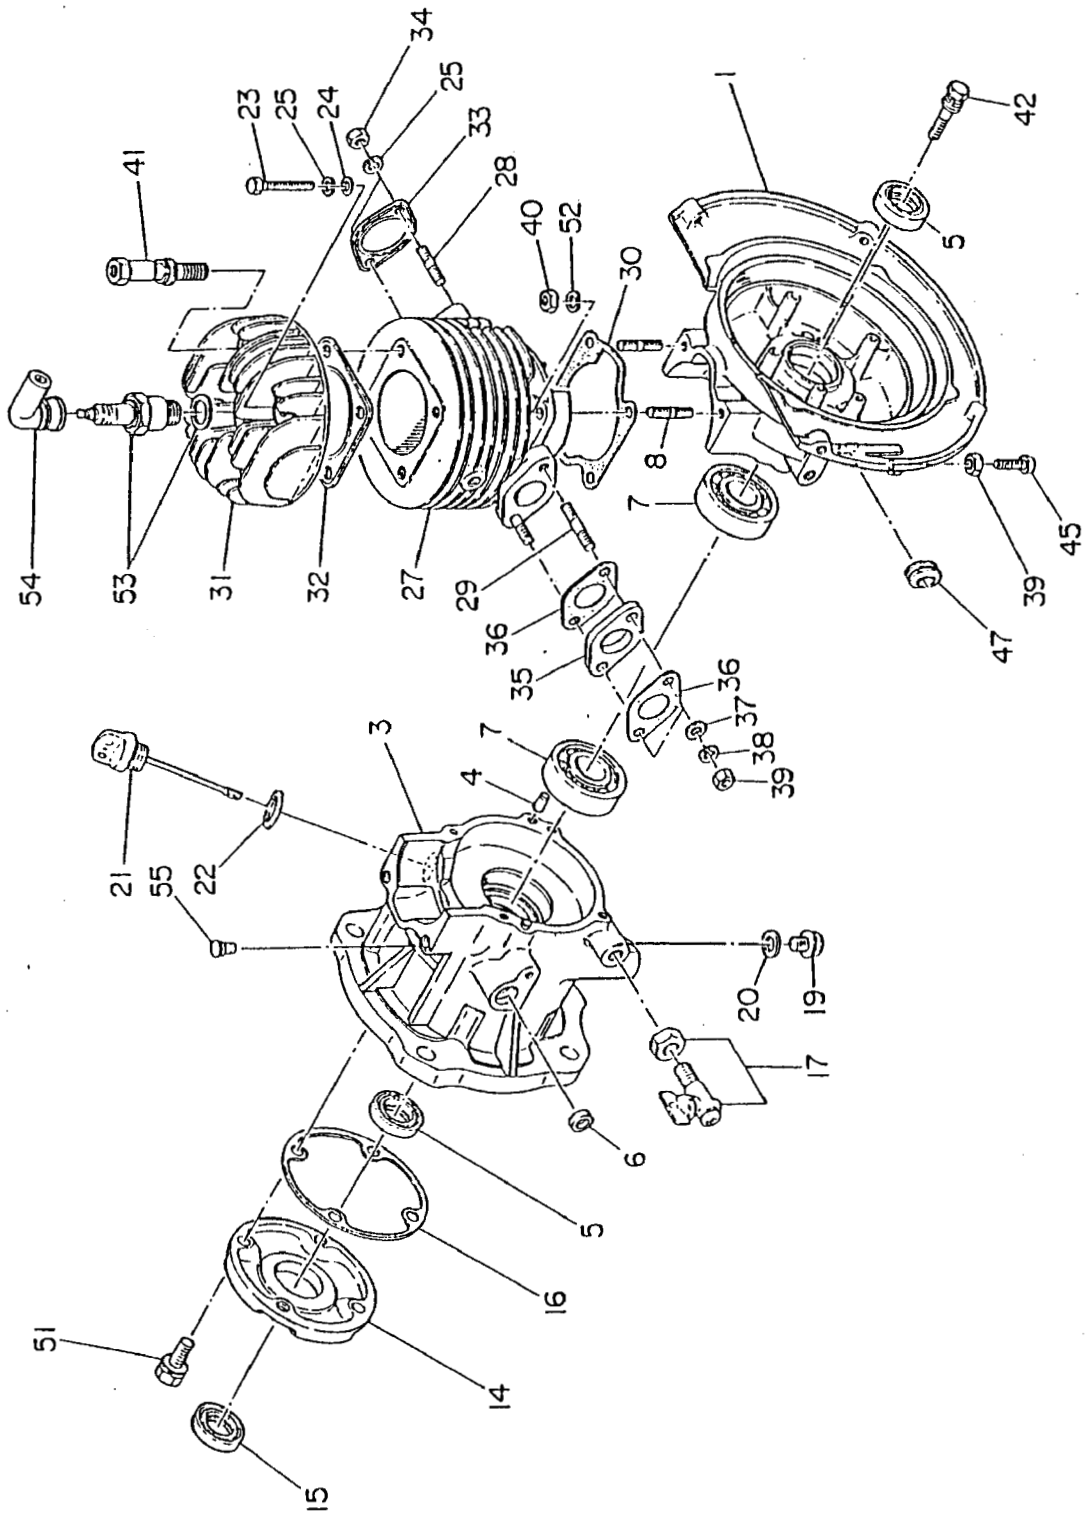

EC10D (WEBER)

1. CRANKCASE and CYLINDER

2. CRANKSHAFT and PISTON

3. GOVERNOR

4. BLOWER HOUSING and MUFFLER

5. CARBURETOR and AIR CLEANER

Ref. No.	Parts Number	Parts Name	Qty	Description
* 1	106-62516-00	CARBURETOR ASS' Y	1	Incl. 2~29
2	106-62547-08	PACKING (float chamber)	1	
4	106-62381-08	PACKING	1	
5	128-62500-08	NEEDLE VALVE (1.5 DIA)	1	
6	106-62511-08	FLOAT ARM	1	
7	106-62516-08	PIN (float)	1	
8	130-62358-08	SCREW	2	
9	106-62508-08	FLOAT	1	
10	106-62389-08	FLOAT CHAMBER	1	
11	206-62431-08	PACKING (main jet)	1	
12	207-62403-08	REVERSE MAIN JET	1	
13	206-62350-08	GUIDE HOLDER	1	
14	106-62534-08	SHAFT ASS' Y (throttle)	1	
15	106-62538-08	THROTTLE VALVE	1	
16	209-62351-08	SCREW AND WASHER	2	
17	106-62553-28	SHAFT ASS' Y (choke)	1	
18	106-62527-08	CHOKE VALVE	1	
20	106-62436-08	PILOT SCREW	1	
21	206-62446-08	SPRING	2	
22	106-62357-08	GUIDE SCREW	1	
23	106-62358-08	SCREW	1	
24	209-62446-08	CHOKE SPRING	1	
25	209-62353-08	STEEL BALL	1	
26	207-62420-08	PILOT JET	1	
27	207-62345-08	WASHER (banjo)	2	
28	209-62335-08	BANJO BOLT	1	
29	106-62392-18	SEAL	1	
30	052-10601-00	BANJO	1	
*31	106-32717-20	AIR CLEANER ASS' Y	1	Incl. 32,33,34
32	106-32704-07	ELEMENT COMPL.	1	
34	106-32738-08	LABEL (caution)	1	
35	001-13051-00	BOLT AND WASHER ASS' Y	3	
36	106-35201-01	LOCK WASHER (air cleaner)	1	