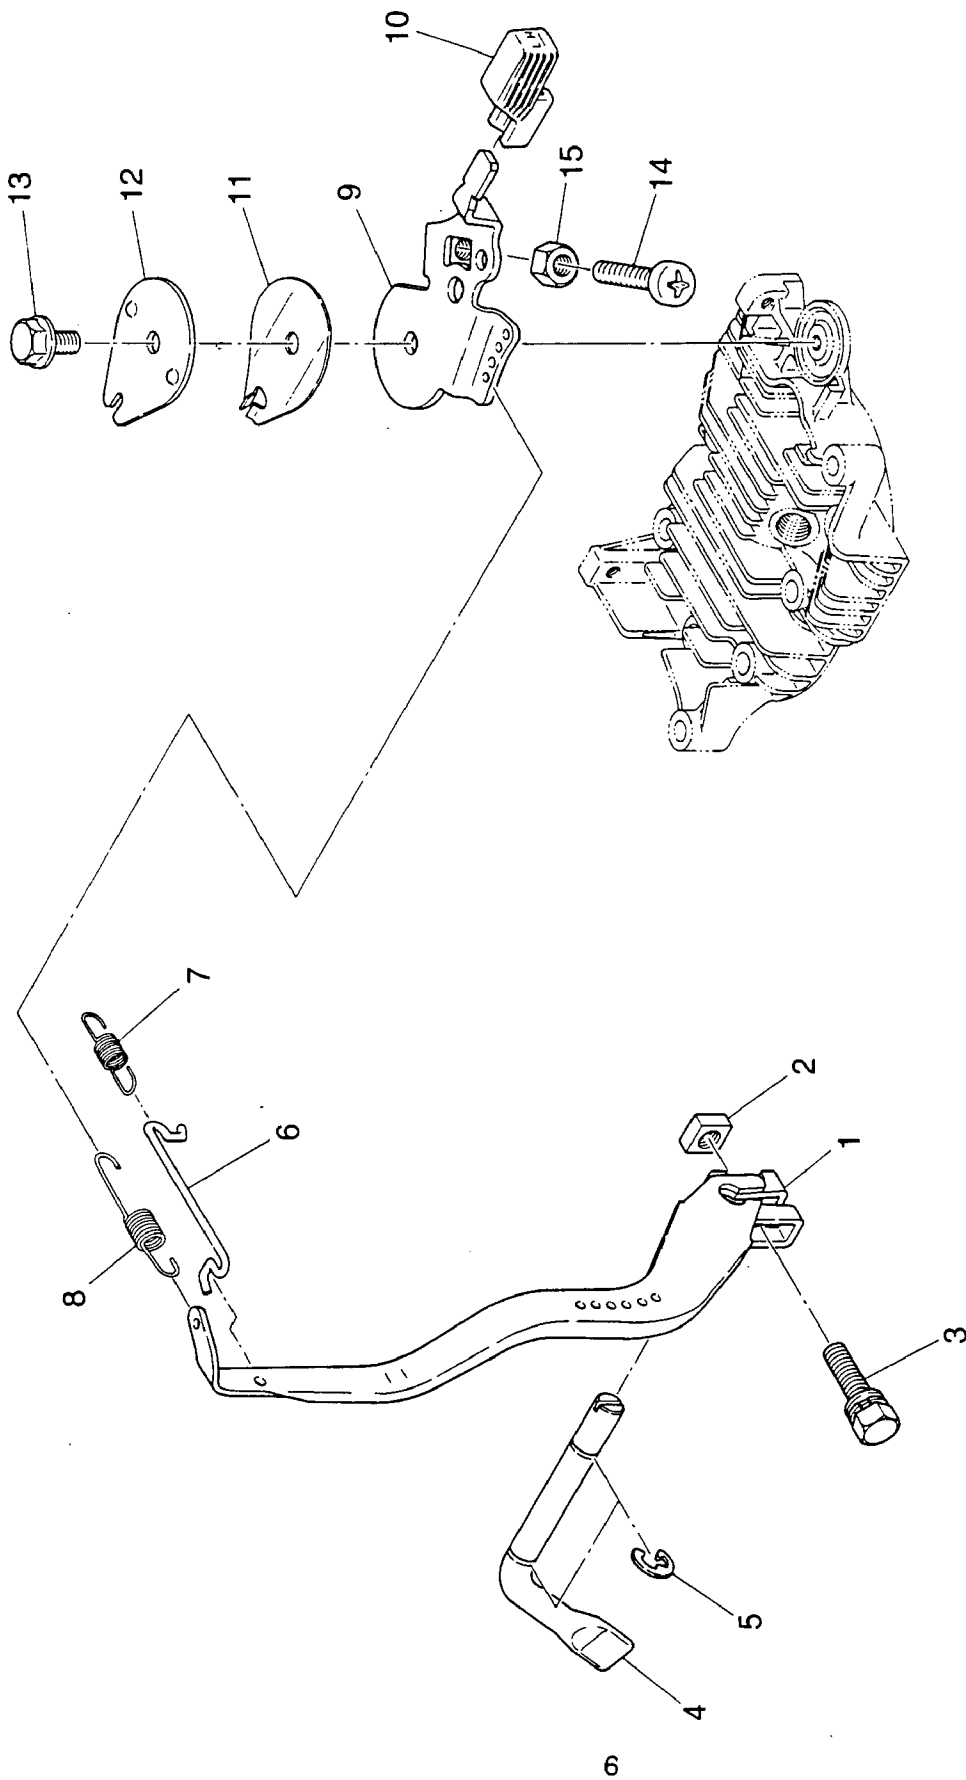

2. CRANKSHAFT, CAMSHAFT & PISTON GROUP

1	EY2262010103	CRANKSHAFT	1
2	EY0230250140	SPACER 2.0 (select 1)	1
	EY0230250150	SPACER 2.2	1
	EY0230250160	SPACER 2.4	1
3	EY0323030010	WOODRUFF KEY	1
4	EY0032014000	SPRING WASHER	1
5	EY0021814000	NUT	1
6	EY2263190101	CAMSHAFT (includes 7-9)	1
7	EY2263320103	GEAR, CAMSHAFT	1
8	EY2268240103	SPROCKET	1
9	EY0323030010	WOODRUFF KEY	1
10	EY2062600113	KEY	1
11	EY0230250110	SPACER 0.6 (select 1)	1
	EY0230250120	SPACER 0.8	1
	EY0230250130	SPACER 1.0	1
12	EY2268500101	CHAIN	1
13	EY2274500301	GOVERNOR GEAR	1
14	EY0230060010	SPACER	1
15	EY2054190103	GOVERNOR SLEEVE	1
16	EY2262350107	PISTON RING SET (std.)	1
	EY2262350207	PISTON RING SET .010" (0.25mm) OVERSIZE	1
	EY2262350307	PISTON RING SET .020" (0.50mm) OVERSIZE	1
17	EY2262340103	PISTON (std.)	1
	EY2262340203	PISTON .010" (0.25mm) OVERSIZE	1
	EY2262340303	PISTON .020" (0.50mm) OVERSIZE	1
18	EY2142330101	PISTON PIN	1
19	EY0565140010	CLIP	2
20	EY2262251100	CONNECTING ROD (includes 21-23)	1
21	EY2262310103	OIL SCRAPER	1
22	EY2052320103	ROD LOCKWASHER	1
23	EY2262300103	BOLT, CONNECTING ROD	2
24	EY2263340103	INTAKE VALVE	1
25	EY2263350103	EXHAUST VALVE	1
26	EY2273360103	VALVE SPRING	2
27	EY2273370103	SPRING RETAINER	2
28	EY2263330103	TAPPET	2