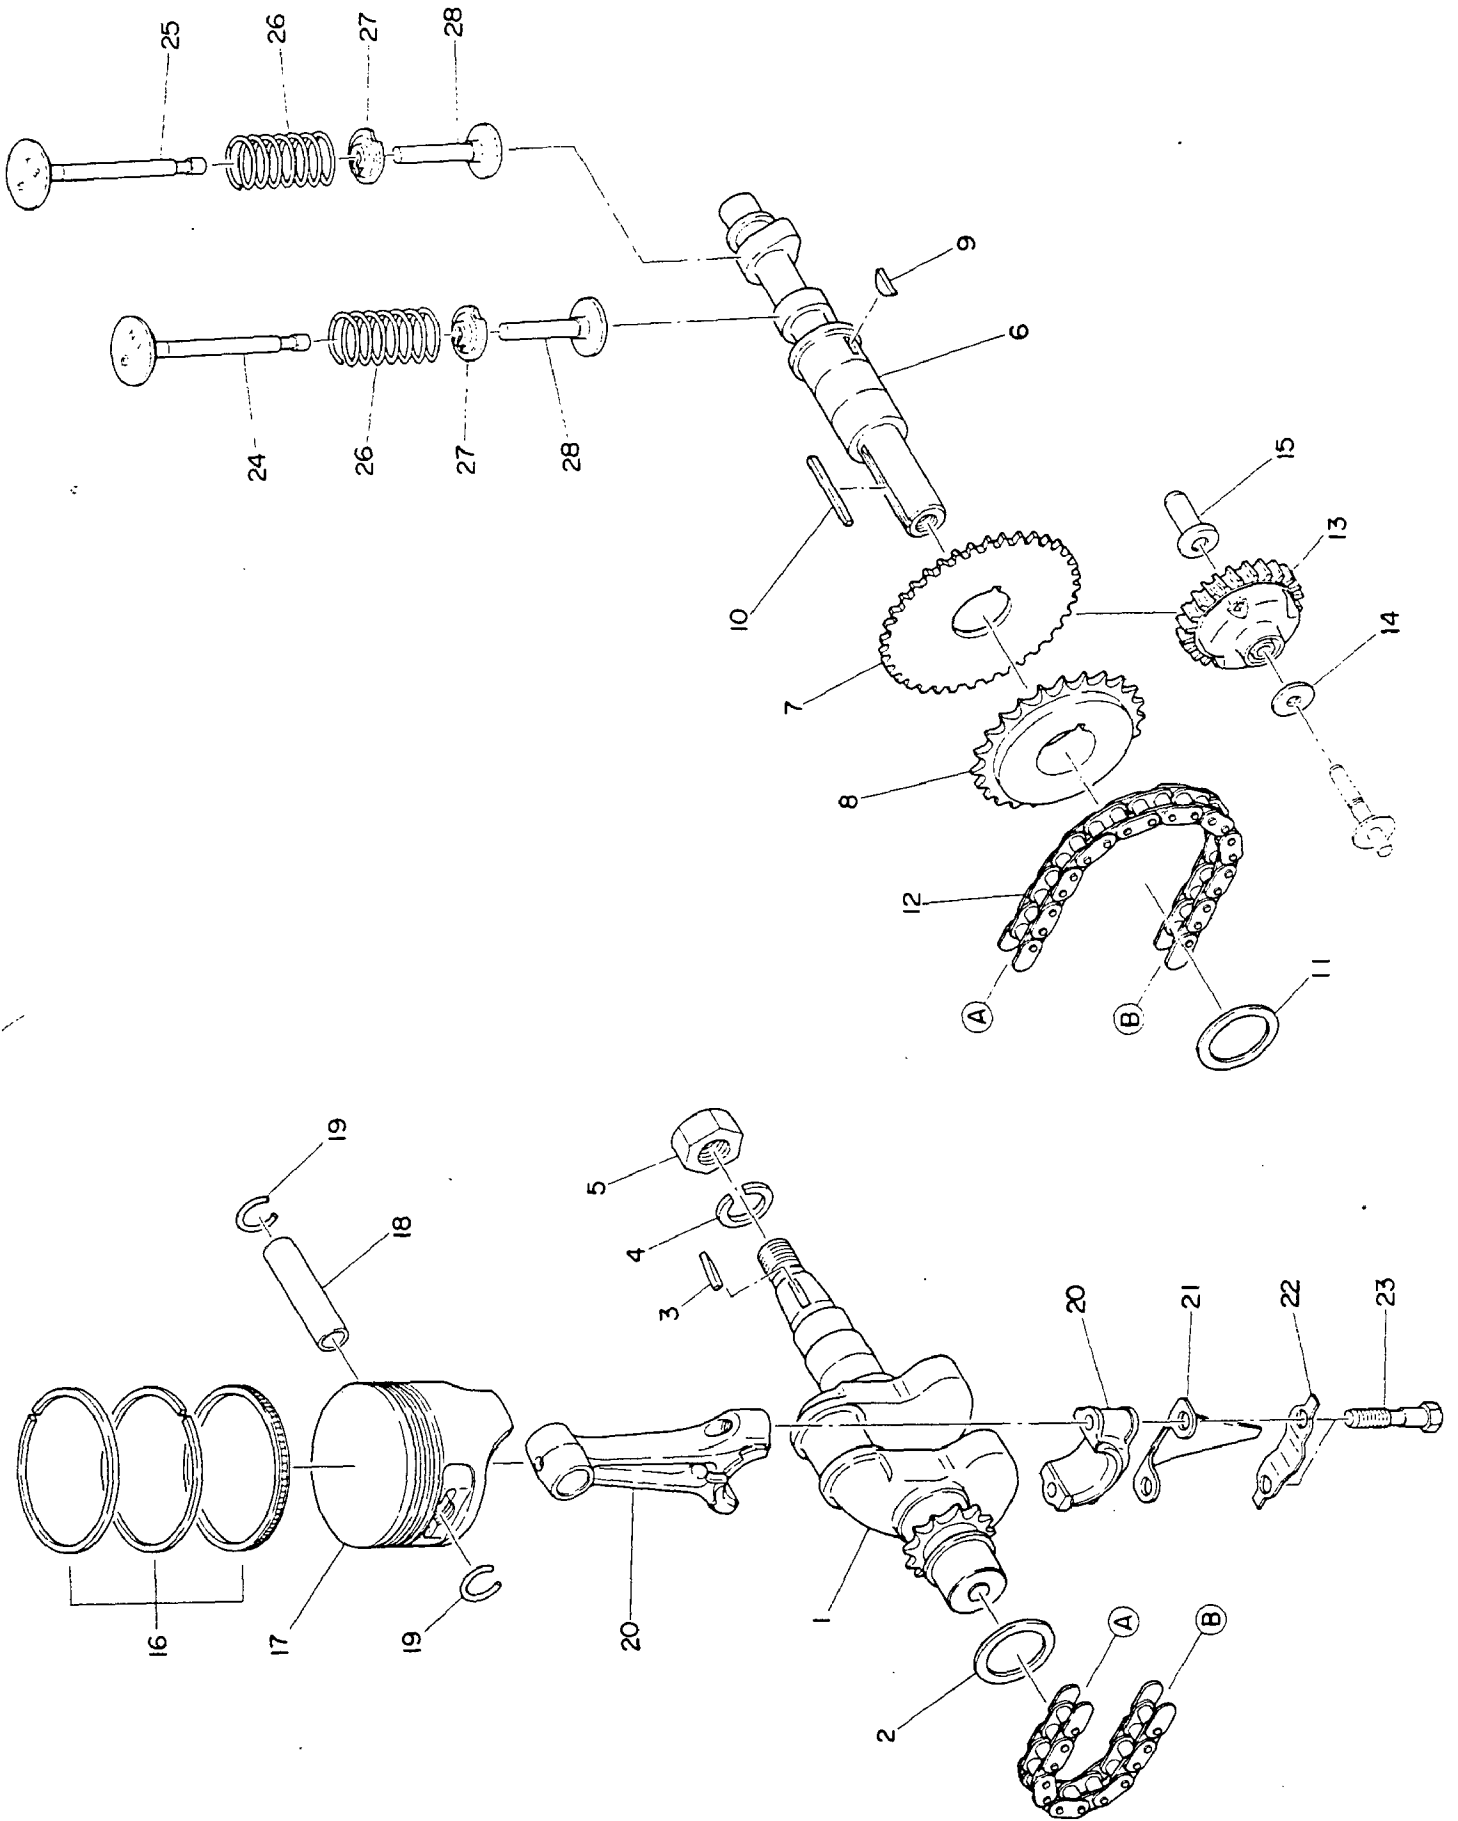

1. CRANKCASE GROUP

REF NO.	PART NO.	DESCRIPTION	QTY
1	EY2261020101	CRANKCASE COMPLETE (includes 2-6&9)	1
2	EY2271420203	VALVE GUIDE	2
3	EY0105080250	STUD	2
4	EY0105080120	STUD	2
5	EY0600250010	BALL BEARING	3
6	EY0440250070	OIL SEAL	2
7	EY2261090111	GEAR COVER COMPLETE (includes 5,6)	1
8	EY2271600103	GASKET, GEAR COVER	1
9	EY0310060010	DOWEL PIN	2
10	EY0130060040	BOLT & WASHER ASSY.	8
11	EY2276360103	DIPSTICK	1
12	EY0213160010	GASKET	1
13	EY2277500103	GROMMET	1
14	EY0401140030	PLUG	2
15	EY0211140020	GASKET	2
16	EY2261300113	CYLINDER HEAD	1
17	EY2261500111	GASKET, CYLINDER HEAD	1
18	EY0110080010	FLANGE BOLT	8
19	EY0650140036	SPARK PLUG	1
20	EY2271430101	TAPPET COVER COMPLETE	1
21	EY0851080000	RUBBER HOSE	1
22	EY2271600603	GASKET, TAPPET COVER	1
23	EY2261610211	BREATHER PLATE COMPLETE	1
24	EY2271600703	GASKET, BREATHER PLATE	1
25	EY0110060020	FLANGE BOLT	2
26	EY2273590103	GASKET, INSULATOR	1
27	EY2273290103	INSULATOR	1
28	EY2273590203	GASKET 2, INSULATOR	1
29	EY0023806000	FLANGE NUT	2
30	EY2263520101	GASKET, EXHAUST	1
31	EY0021908000	NUT	2
32	EY2261800113	SHELTER PLATE 1	1
33	EY0150060010	TAPPING SCREW	1
34	EY0151060020	TAPPING SCREW	1
35	EY2261800203	SHELTER PLATE 2	1
36	EY2261810201	GUIDE PLATE 2	1
37	EY2261810101	GUIDE PLATE 1	1
38	EY0152060040	TAPPING BOLT	4
39	EY0152060030	TAPPING BOLT	1
40	EY0420180010	PLUG (rubber)	1
	EY2269900707	ENGINE OVERHAUL GASKET SET (includes 6, 8, 12, 15, 17, 22, 24, 26, 28, 30 & ref 2 page 6)	1