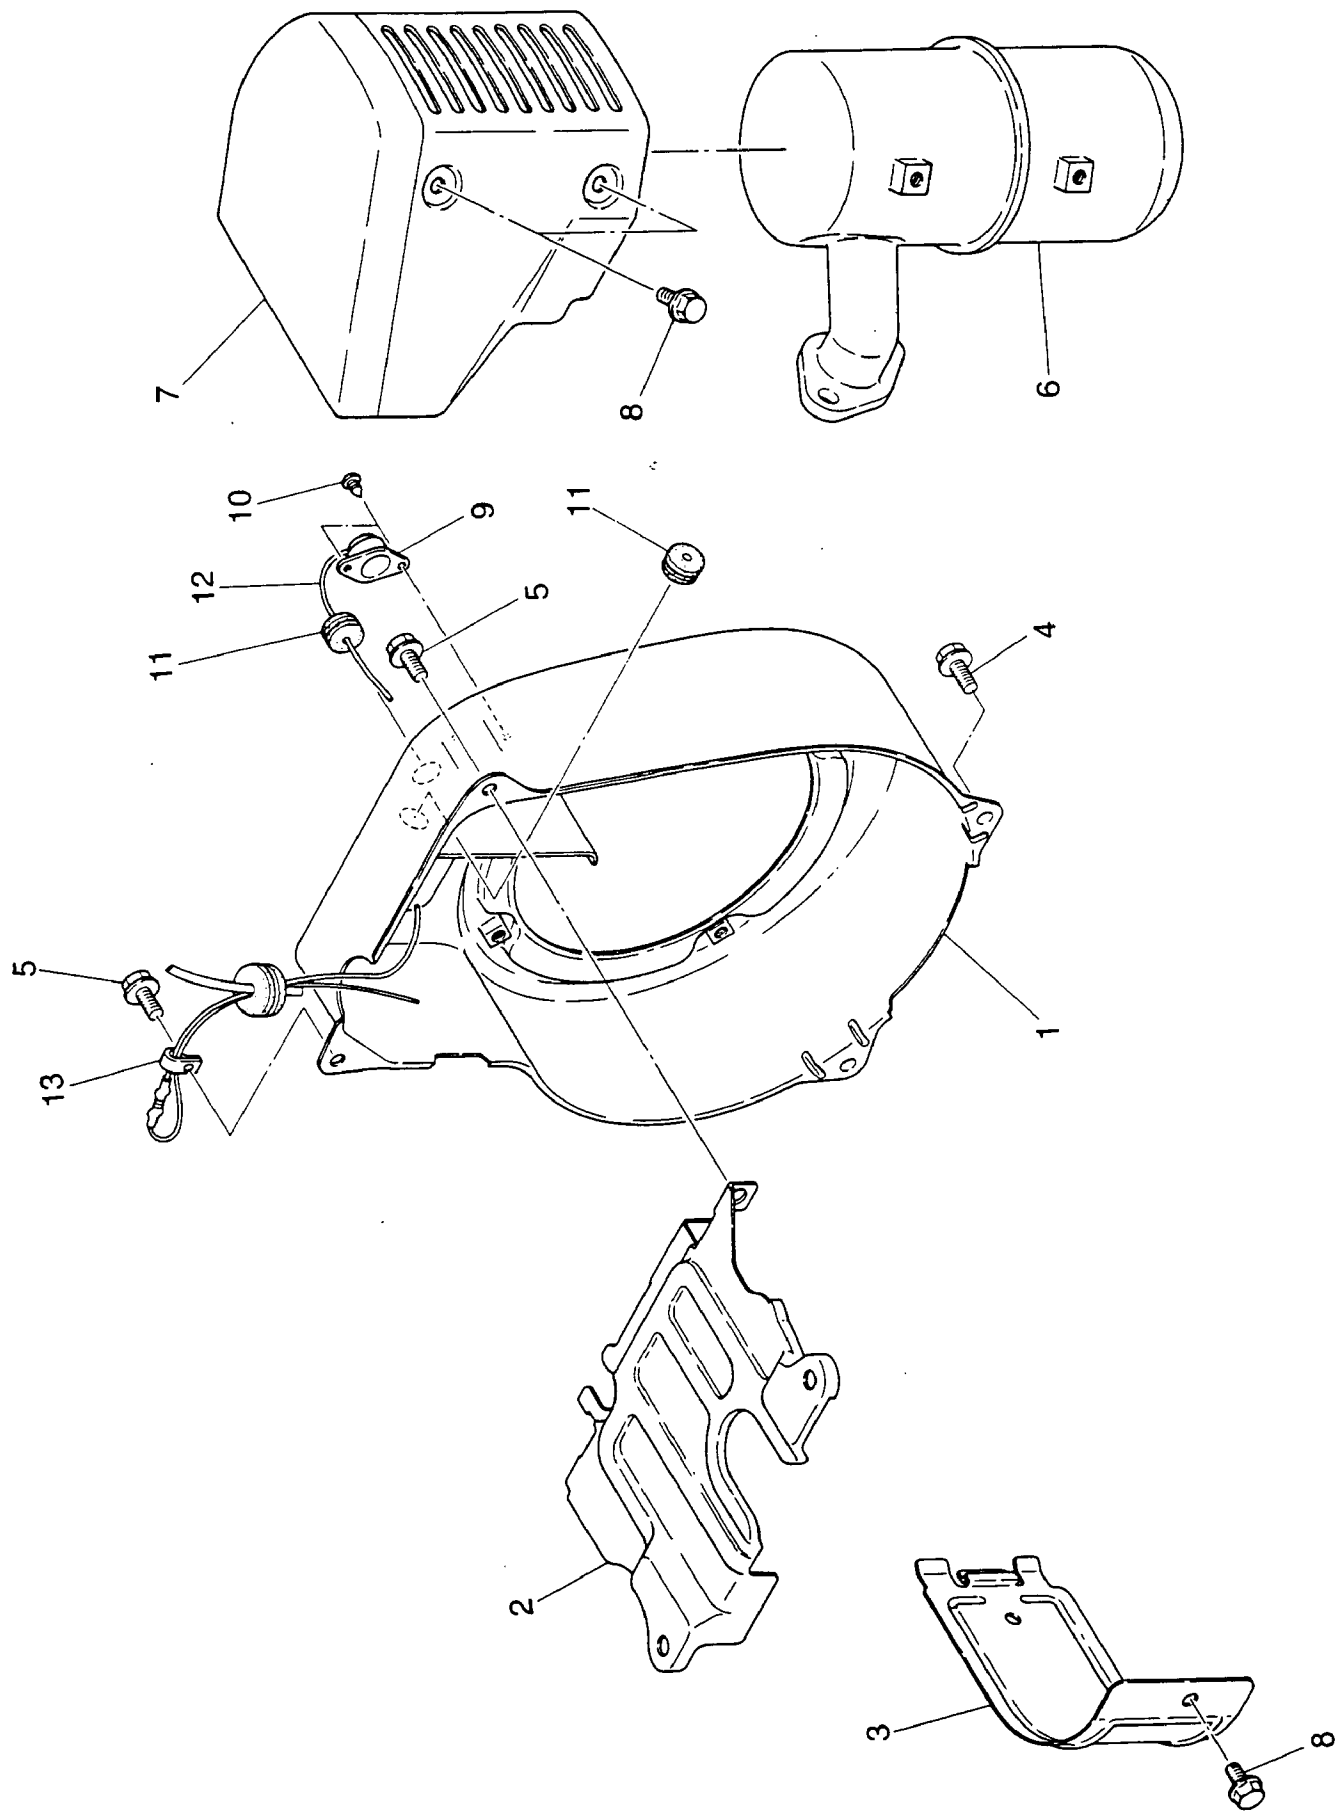

3. GOVERNOR & SPEED CONTROL GROUP

1	-----	GOVERNOR LEVER	1
2	EY0186060020	NUT	1
3	EY0011406250	BOLT & WASHER ASSY.	1
4	EY2274220103	GOVERNOR SHAFT	1
5	EY0031306000	CLIP	2
6	-----	GOVERNOR ROD	1
7	-----	ROD SPRING	1
8	EY2264250111	GOVERNOR SPRING	1
9	-----	SPEED CONTROL	1
10	-----	KNOB	1
11	EY2274500203	SPRING WASHER	1
12	EY2274350101	STOP PLATE	1
13	EY0110060030	FLANGE BOLT	1
14	EY0043106300	SCREW	1
15	EY0022706000	NUT	1
	EY2264230101	GOVERNOR LEVER & SHAFT SET (includes 1,2,3,4&5)	1
	EY2264250107	GOVERNOR SPRING & ROD SET (includes 6,7&8)	1
	EY2274330107	GOVERNOR CONTROL LEVER SET (includes 9-15)	1