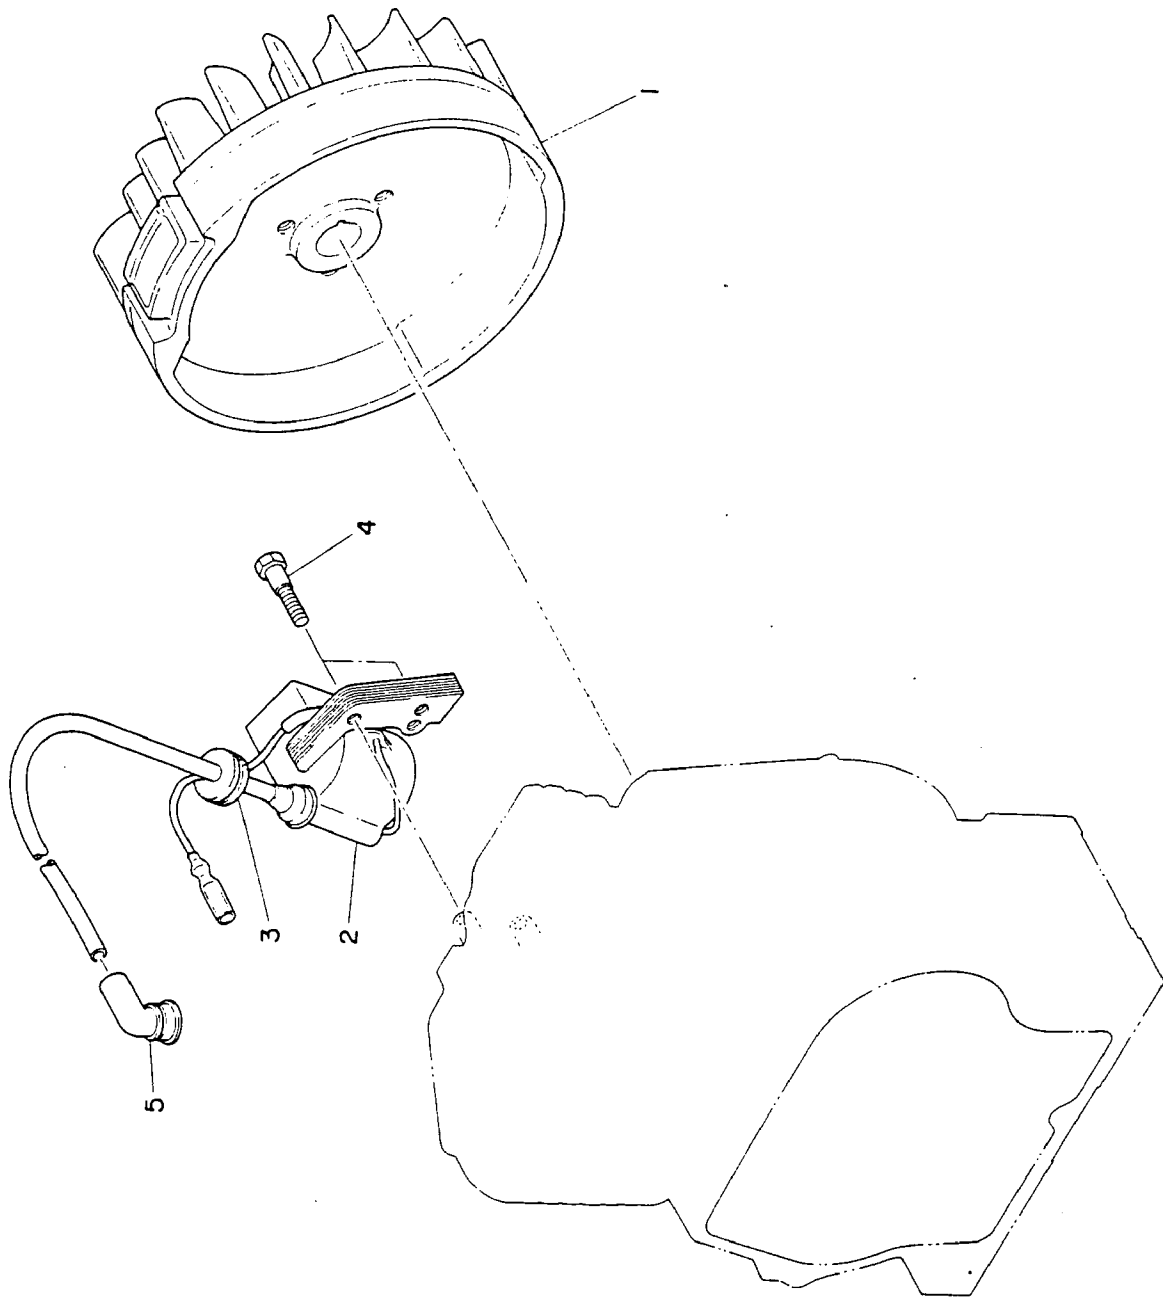

6. CARBURETOR & AIR CLEANER GROUP

	EY2263262500	AIR CLEANER ASSY. (includes 2-5)	1
1	EY2263272008	GASKET, AIR CLEANER	1
2	EY2263261007	ELEMENT SET	1
3	-----	COVER, AIR CLEANER	1
4	-----	BOTTOM PLATE	1
5	-----	LABEL	1
6	EY2266230220	CARBURETOR ASSY. (includes 7-28)	1
7	EY2146254008	PACKING, FLOAT CHAMBER	1
8	EY2266250608	FLOAT ASSY.	1
9	EY2146251508	FLOAT PIN	1
10	EY2146255108	FLOAT CHAMBER BODY	1
11	EY2146245008	PACKING	1
12	EY2146245108	BOLT	1
13	EY2266240008	MAIN JET	1
14	EY2266235108	SCREW	2
15	EY2266252508	CHOKE VALVE	1
16	EY2266252008	CHOKE LEVER	1
17	EY2266250008	NEEDLE VALVE ASSY.	1
18	EY2266255008	RING	1
19	EY2266255108	RING	1
20	EY2096235308	STEEL BALL	1
21	EY2096244608	SPRING	1
22	EY2146253508	THROTTLE VALVE	1
23	EY2266253208	SHAFT ASSY.	1
24	EY2096244508	SPRING	1
25	EY1066239308	SCREW	1
26	EY2076242008	PILOT JET	1
27	EY1506235608	SCREW	1
28	EY2276255008	SEAL	1
29	EY2273650101	LOCKWASHER, AIR CLEANER	1
30	EY0011006120	BOLT & WASHER ASSY.	1
31	EY0032006000	SPRING WASHER	2
32	EY0021706000	NUT	2
	EY2266230607	CARBURETOR REPAIR KIT (includes 7,11,14,17,18,19,20,21&28)	1