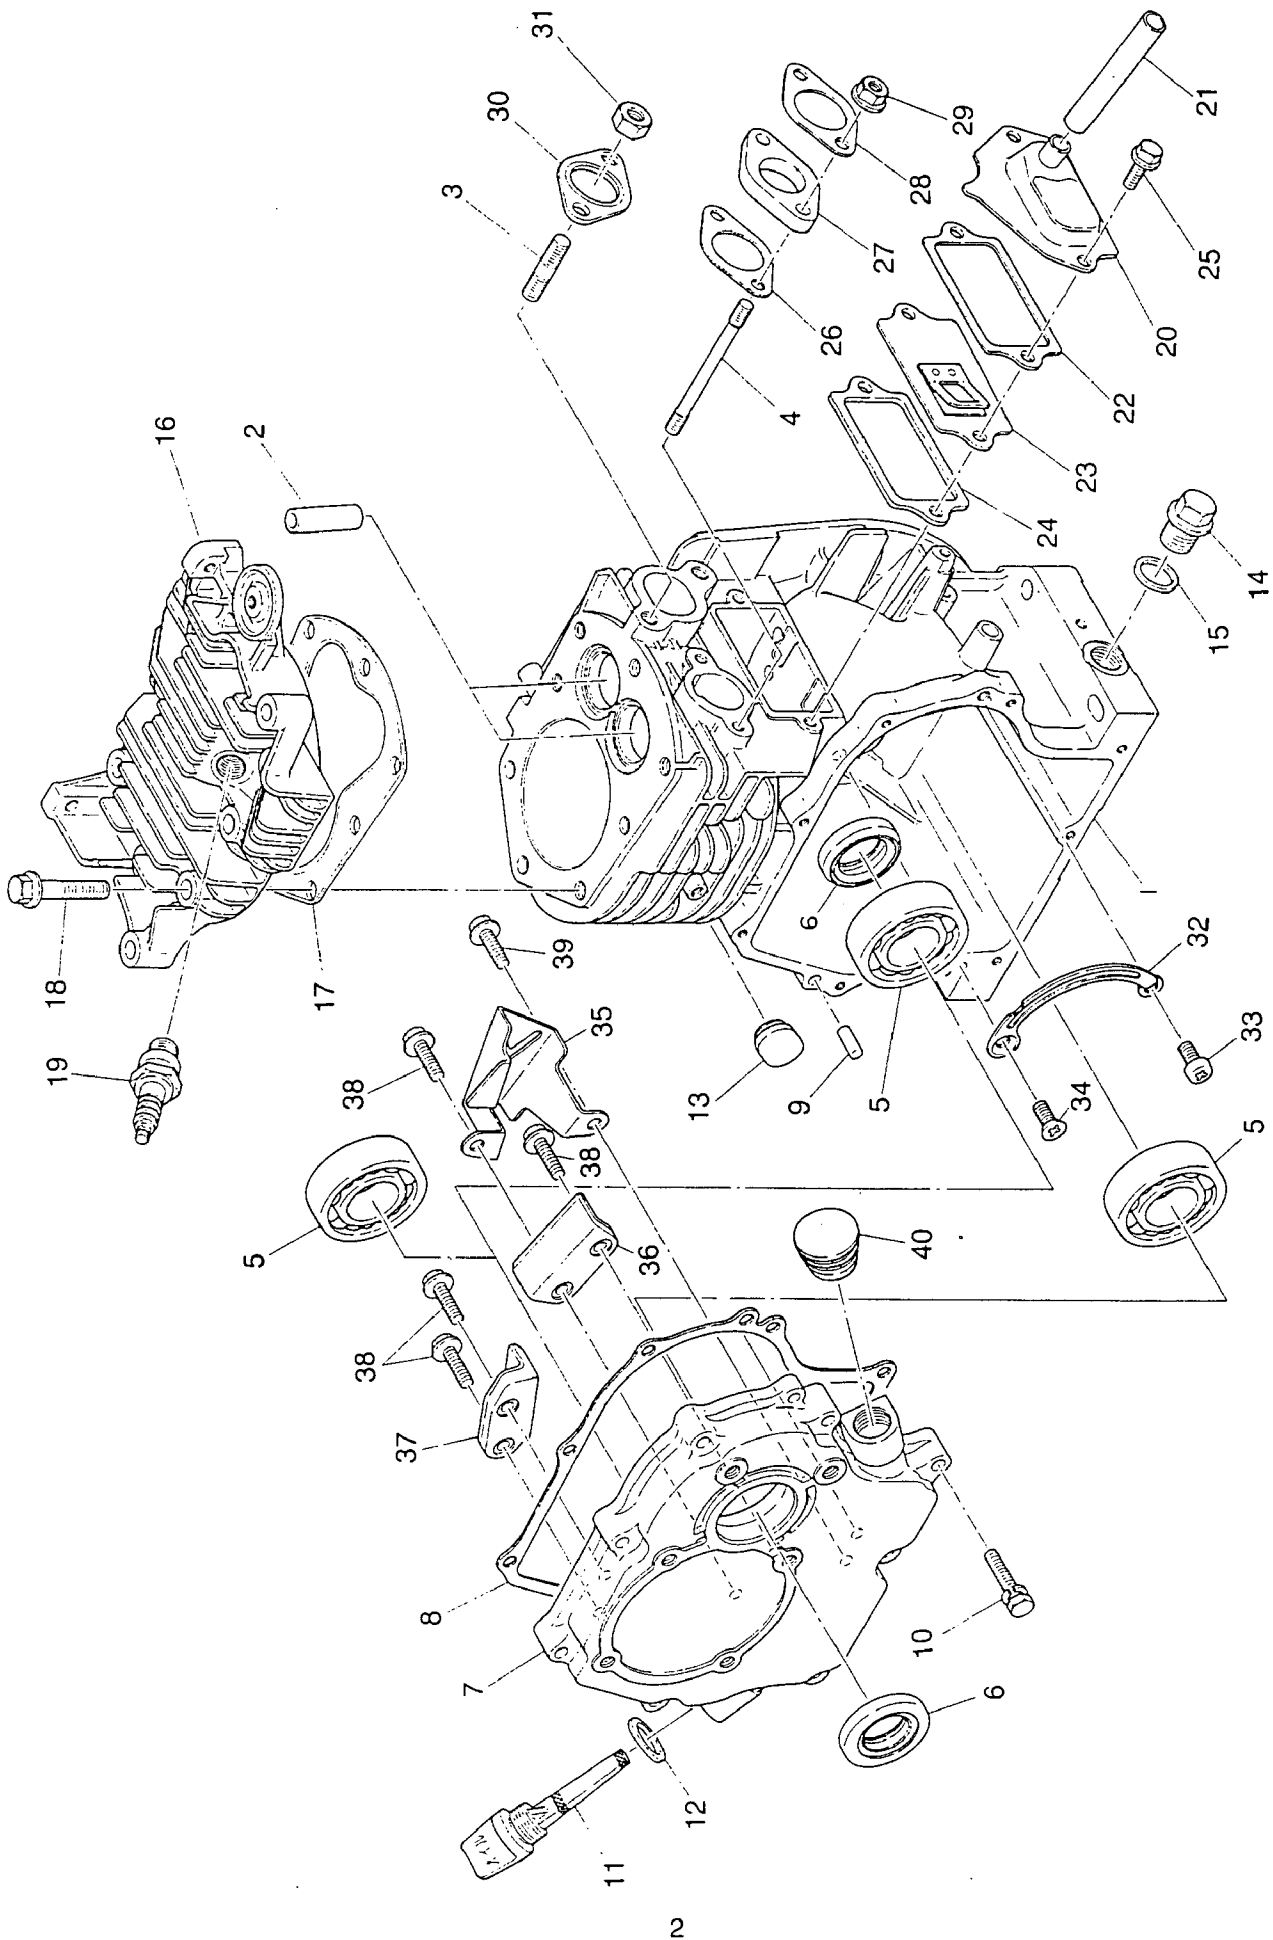

Introduction

This catalog is designed to identify **Wisconsin Robin** parts.

When ordering parts, it is always advisable to list the engine model, specification number and serial number. With this information, we can check your order for any incorrect part numbers. Use your Service Parts List to ensure proper part number and nomenclature identification.

1. CRANKCASE GROUP

REF NO.	PART NO.	DESCRIPTION	QTY
1	EY2261020101	CRANKCASE COMPLETE (includes 2-6&9)	1
2	EY2271420203	VALVE GUIDE	2
3	EY0105080250	STUD	2
4	EY0105080120	STUD	2
5	EY0600250010	BALL BEARING	3
6	EY0440250070	OIL SEAL	2
7	EY2261090111	GEAR COVER COMPLETE (includes 5,6)	1
8	EY2271600103	GASKET, GEAR COVER	1
9	EY0310060010	DOWEL PIN	2
10	EY0130060040	BOLT & WASHER ASSY.	8
11	EY2276360103	DIPSTICK	1
12	EY0213160010	GASKET	1
13	EY2277500103	GROMMET	1
14	EY0401140030	PLUG	2
15	EY0211140020	GASKET	2
16	EY2261300113	CYLINDER HEAD	1
17	EY2261500111	GASKET, CYLINDER HEAD	1
18	EY0110080010	FLANGE BOLT	8
19	EY0650140036	SPARK PLUG	1
20	EY2271430101	TAPPET COVER COMPLETE	1
21	EY0851080000	RUBBER HOSE	1
22	EY2271600603	GASKET, TAPPET COVER	1
23	EY2261610211	BREATHER PLATE COMPLETE	1
24	EY2271600703	GASKET, BREATHER PLATE	1
25	EY0110060020	FLANGE BOLT	2
26	EY2273590103	GASKET, INSULATOR	1
27	EY2273290103	INSULATOR	1
28	EY2273590203	GASKET 2, INSULATOR	1
29	EY0023806000	FLANGE NUT	2
30	EY2263520101	GASKET, EXHAUST	1
31	EY0021908000	NUT	2
32	EY2261800113	SHELTER PLATE 1	1
33	EY0150060010	TAPPING SCREW	1
34	EY0151060020	TAPPING SCREW	1
35	EY2261800203	SHELTER PLATE 2	1
36	EY2261810201	GUIDE PLATE 2	1
37	EY2261810101	GUIDE PLATE 1	1
38	EY0152060040	TAPPING BOLT	4
39	EY0152060030	TAPPING BOLT	1
40	EY0420180010	PLUG (rubber)	1
	EY2269900707	ENGINE OVERHAUL GASKET SET (includes 6, 8, 12, 15, 17, 22, 24, 26, 28, 30 & ref 2 page 6)	1