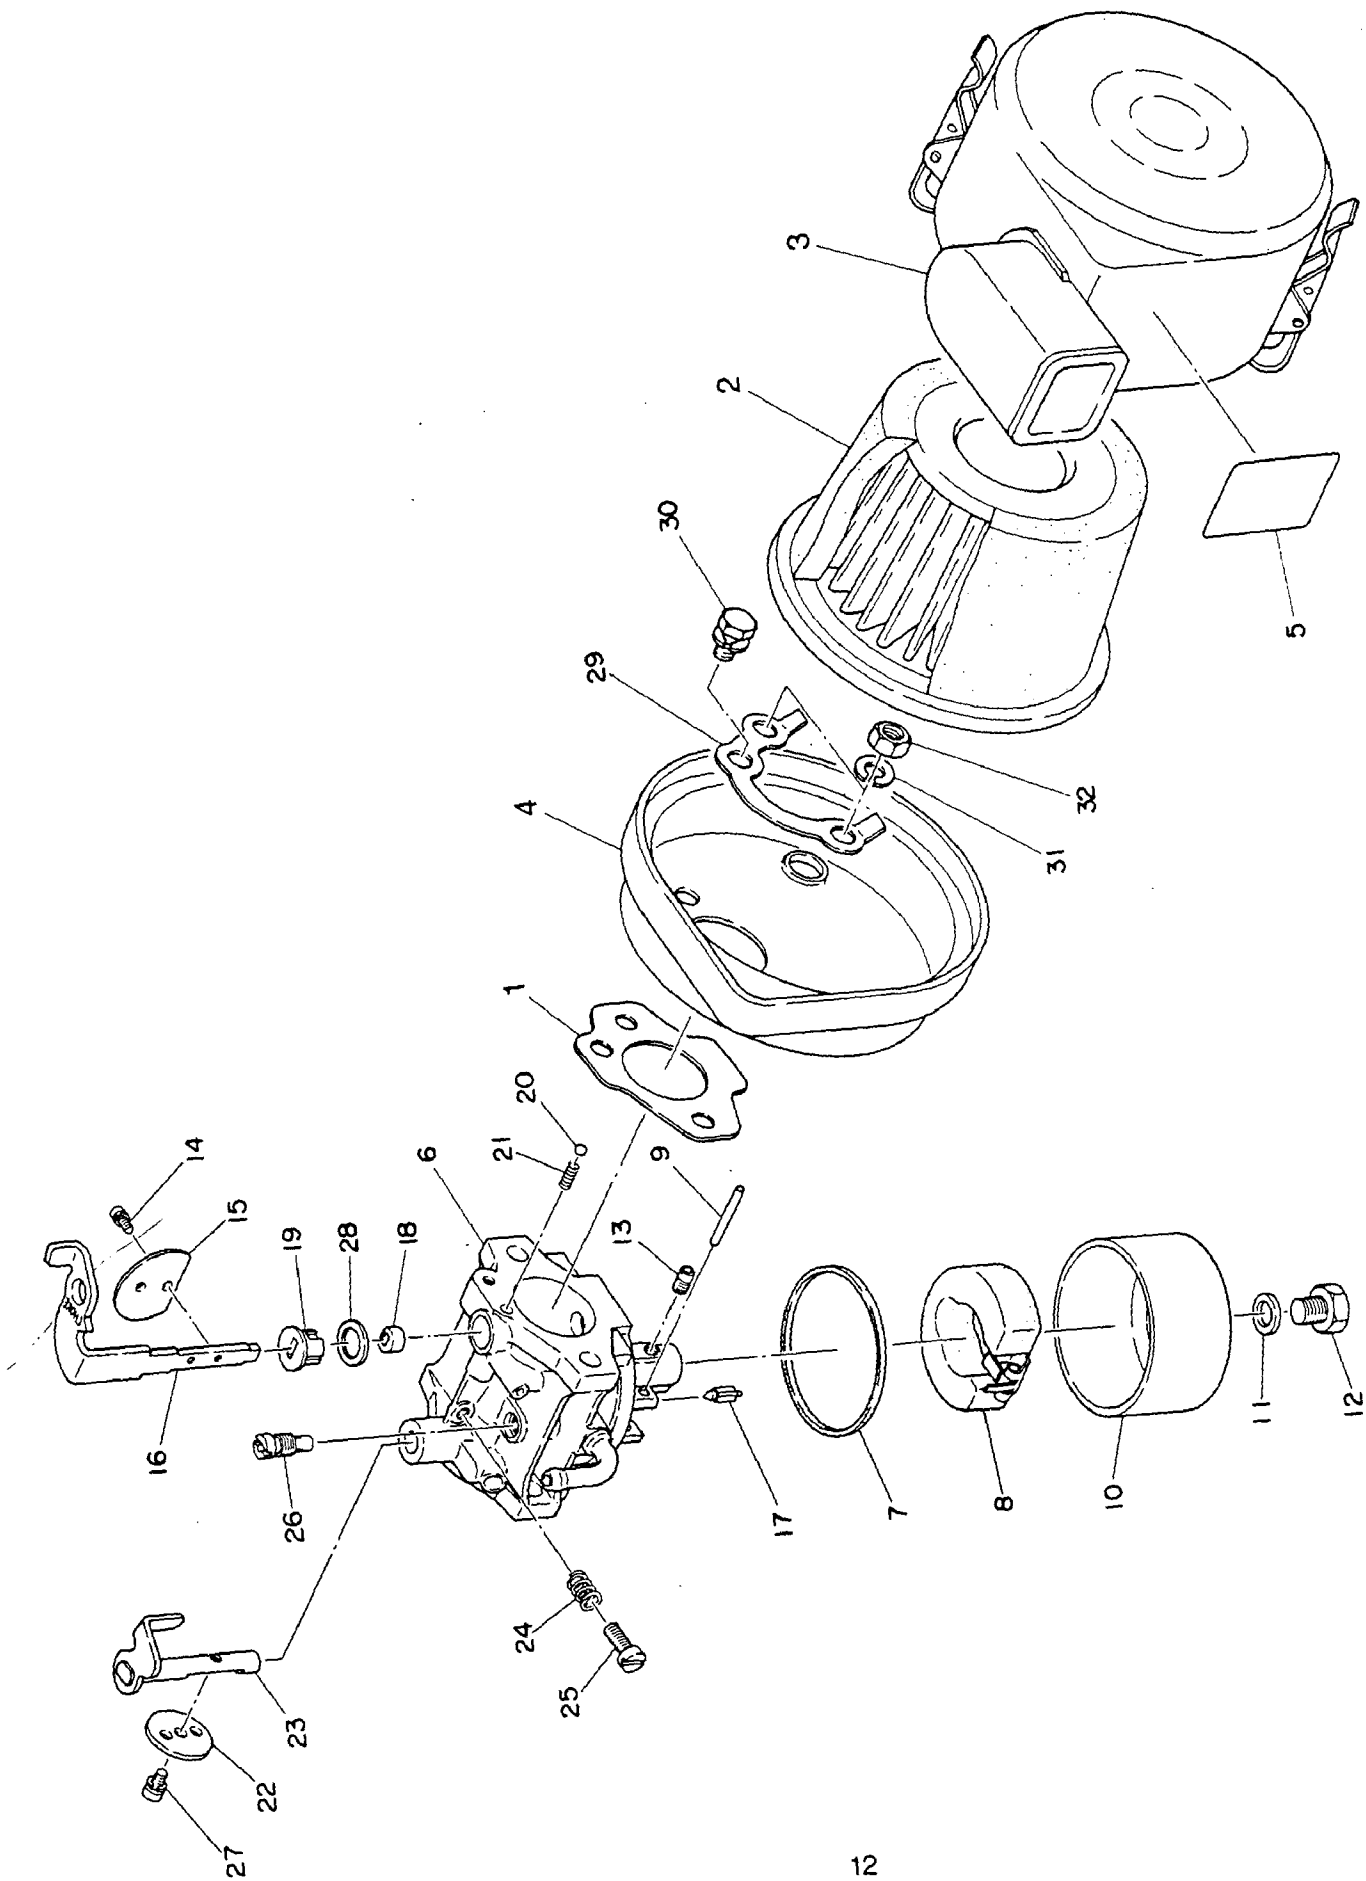

6. CARBURETOR & AIR CLEANER GROUP

	EY2263262500	AIR CLEANER ASSY. (includes 2-5)	1
1	EY2263272008	GASKET, AIR CLEANER	1
2	EY2263261007	ELEMENT SET	1
3	-----	COVER, AIR CLEANER	1
4	-----	BOTTOM PLATE	1
5	-----	LABEL	1
6	EY2266230220	CARBURETOR ASSY. (includes 7-28)	1
7	EY2146254008	PACKING, FLOAT CHAMBER	1
8	EY2266250608	FLOAT ASSY.	1
9	EY2146251508	FLOAT PIN	1
10	EY2146255108	FLOAT CHAMBER BODY	1
11	EY2146245008	PACKING	1
12	EY2146245108	BOLT	1
13	EY2266240008	MAIN JET	1
14	EY2266235108	SCREW	2
15	EY2266252508	CHOKE VALVE	1
16	EY2266252008	CHOKE LEVER	1
17	EY2266250008	NEEDLE VALVE ASSY.	1
18	EY2266255008	RING	1
19	EY2266255108	RING	1
20	EY2096235308	STEEL BALL	1
21	EY2096244608	SPRING	1
22	EY2146253508	THROTTLE VALVE	1
23	EY2266253208	SHAFT ASSY.	1
24	EY2096244508	SPRING	1
25	EY1066239308	SCREW	1
26	EY2076242008	PILOT JET	1
27	EY1506235608	SCREW	1
28	EY2276255008	SEAL	1
29	EY2273650101	LOCKWASHER, AIR CLEANER	1
30	EY0011006120	BOLT & WASHER ASSY.	1
31	EY0032006000	SPRING WASHER	2
32	EY0021706000	NUT	2
	EY2266230607	CARBURETOR REPAIR KIT (includes 7,11,14,17,18,19,20,21&28)	1