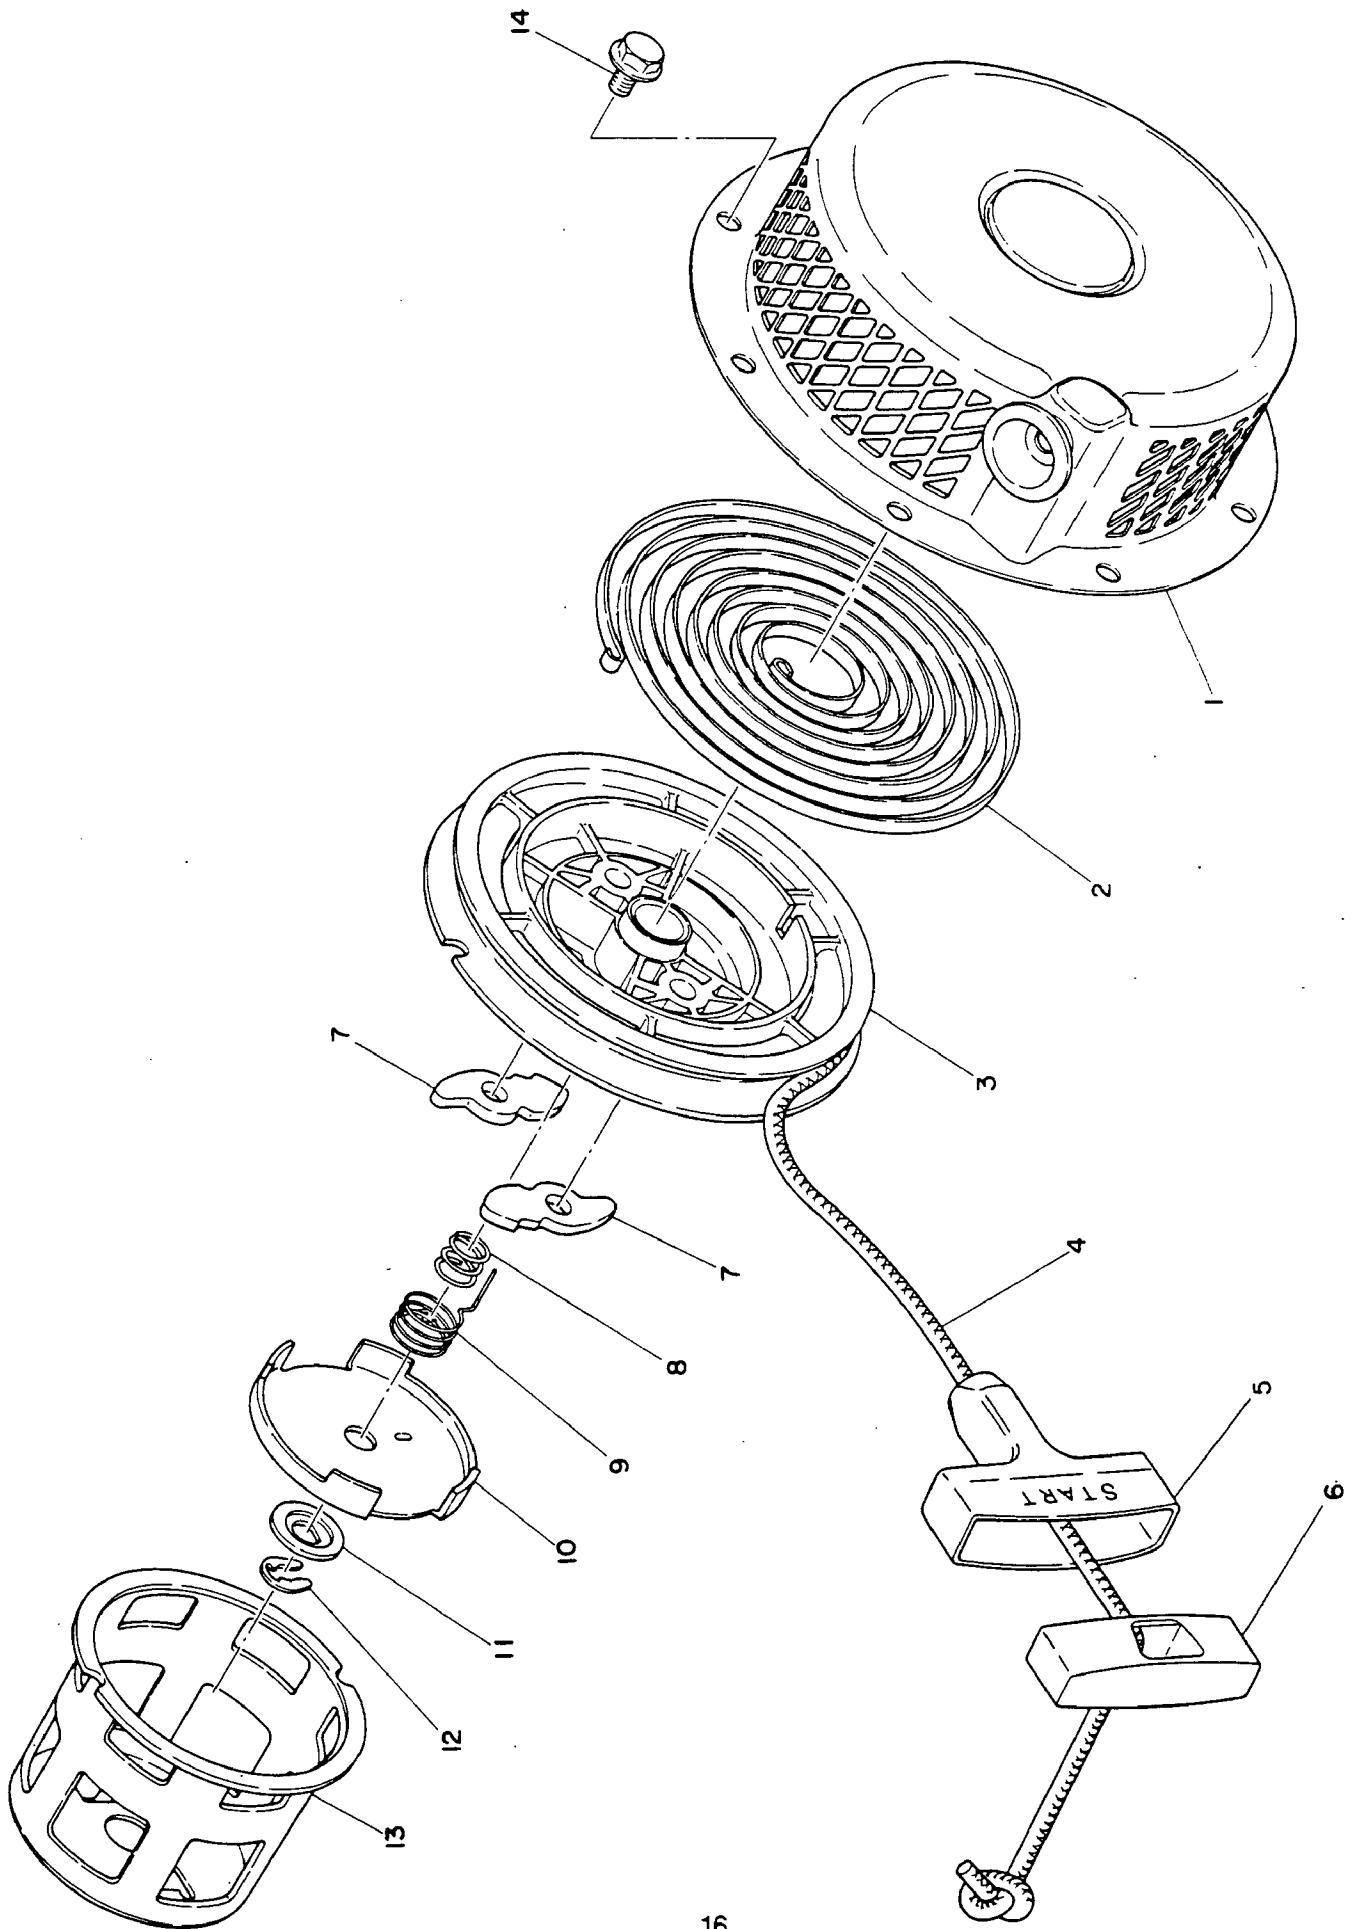

8. RECOIL STARTER GROUP

1	EY2265051300	RECOIL STARTER ASSY (includes 2-13)	1
2	EY1065011608	SPIRAL SPRING	1
3	EY2265012008	REEL COMPLETE	1
	EY2265010508	ROPE ASSY. (includes 4,5&6)	1
4	-----	STARTER ROPE	1
5	-----	STARTER KNOB	1
6	-----	STARTER KNOB CAP	1
7	-----	RATCHET	2
8	-----	FRICITION SPRING	1
9	-----	RETURN SPRING	1
10	-----	FRICITION PLATE	1
11	-----	THRUST WASHER	1
12	-----	CLIP	1
13	EY2265014508	STARTING PULLEY	1
14	EY0110060010	FLANGE BOLT	4
	EY2265010107	HARDWARE KIT (includes 7-12)	1