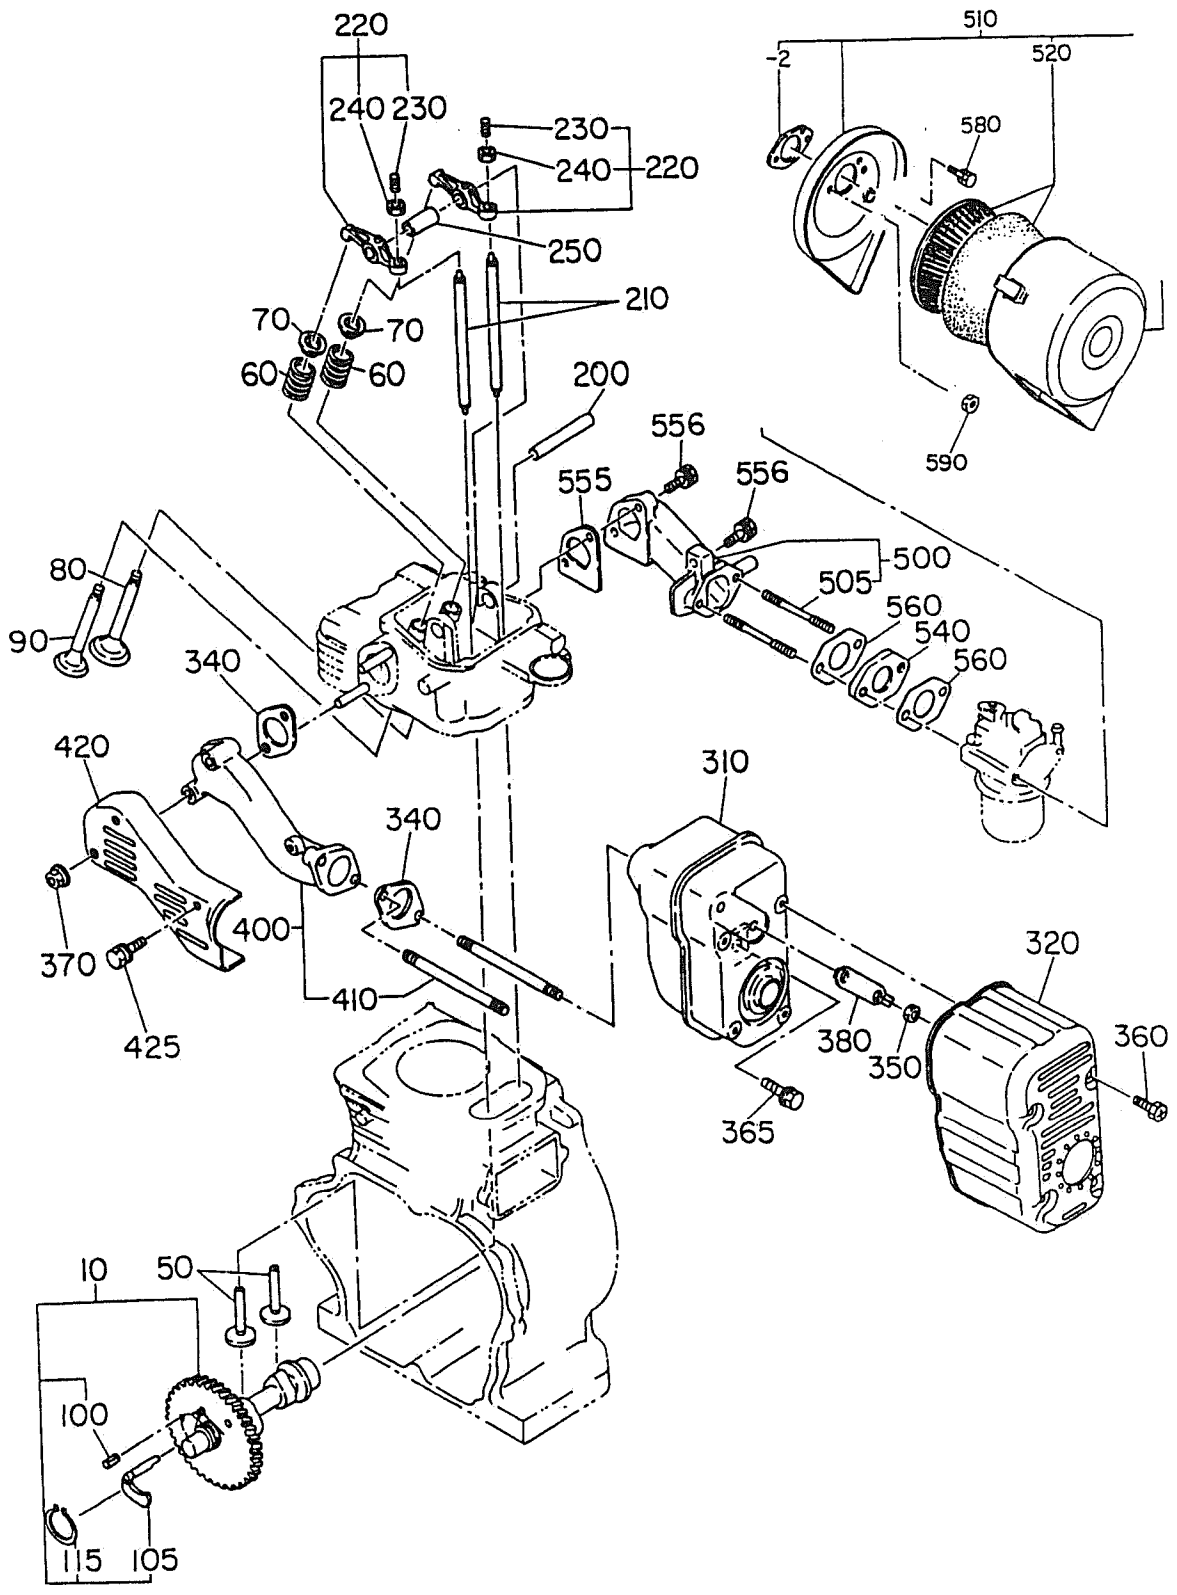

REF	PART NUMBER	DESCRIPTION	QTY	REMARKS
10	254-20901-01	Crankshaft	1	STD 1 in. Keyed
40	023-03001-70	Spacer T = 0.6mm	1	Use 1 Piece Only
	023-03001-80	Spacer T = 0.8mm	1	Use 1 Piece Only
	023-03001-90	Spacer T = 1.0mm	1	Use 1 Piece Only
50	002-18180-00	Nut	1	
60	003-20180-00	Spring Washer	1	
70	032-30300-10	Woodruff Key	1	
210	254-24101-03	Balancer Shaft	1	
310	254-22501-00	Connecting Rod	1	
320	246-23001-03	Connecting Rod Bolt	2	
350	254-23301-03	Piston Pin	1	
360	254-23401-03	Piston	1	STD
	254-23402-03	Piston	1	Oversize 0.25mm
	254-23403-03	Piston	1	Oversize 0.50mm
370	254-23501-07	Piston Ring Set	1	STD
	254-23502-07	Piston Ring Set	1	Oversize 0.25mm
	254-23503-07	Piston Ring Set	1	Oversize 0.50mm
380	056-51800-10	Clip	2	