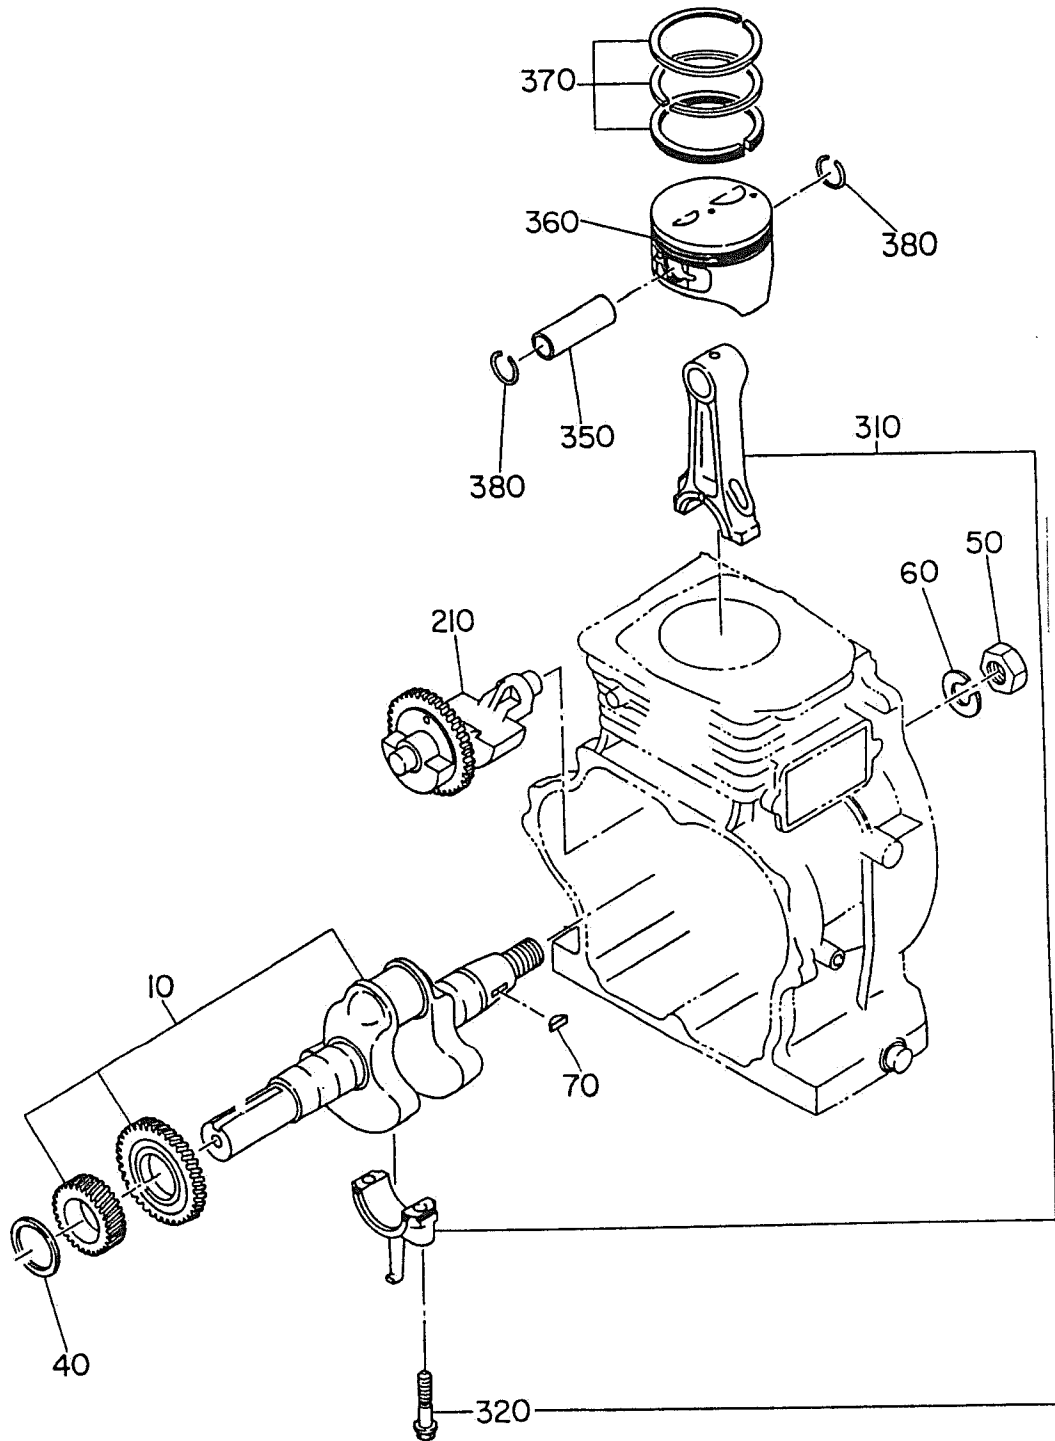

-EH25-

EH250YD0210

EH250YS0600

PRELIMINARY

REF	PART NUMBER	DESCRIPTION	QTY	REMARKS
10	254-10101-11	Crankcase	1	Recoil Start From S/N 1032215
	254-10101-01	Crankcase	1	Recoil Start To S/N 1032214
10	254-10102-11	Crankcase	1	Elect Start From S/N 1032215
	254-10102-01	Crankcase	1	Elect Start To S/N 1032214
20	246-14202-03	Valve Guide	2	
30	044-03000-30	Oil Seal	1	
40	060-03002-20	Ball Bearing	1	
45	060-01500-10	Ball Bearing	1	
50	031-00600-20	Dowel Pin	2	
60	001-32085-00	Stud	2	
80	040-11400-30	Plug	2	
90	021-11400-20	Gasket	2	
210	254-11103-01	Main Bearing Cover	1	SAE
220	044-03000-30	Oil Seal	1	
230	060-03002-20	Ball Bearing	1	
240	060-01500-10	Ball Bearing	1	
250	234-45001-01	Governor Gear	1	
260	205-41901-03	Governor Sleeve	1	
270	227-63601-03	Oil Gauge	1	
280	021-31600-10 **	Gasket	1	
290	254-16001-03 **	Gasket (Main Bearing Cover)	1	
300	001-13083-00	Bolt & Washer	8	
610	254-13001-11	Cylinder Head	1	From S/N 1032215
	254-13001-01	Cylinder Head	1	To S/N 1032214
620	254-15001-13 **	Gasket (Cyl Head)	1	
630	011-01000-40	Flange Bolt	4	
680	254-15501-03	Rocker Cover	1	
690	254-16005-03 **	Gasket (Rocker Cover)	1	
700	031-00600-20	Dowel Pin	2	
710	011-00600-20	Flange Bolt	6	
810	254-14301-01	Breather Cover	1	
820	254-14401-01	Breather Plate	1	
830	246-16006-03 **	Gasket (Breather Cover)	1	
840	246-16007-03	Gasket (Breather Plate)	1	
850	085-10800-00	Rubber Pipe	1	8x11x75mm
	254-99001-07 **	Gasket Set Includes Ref 280,290,620,690,830,840,		
		Page Ref (-2),340,555,560		