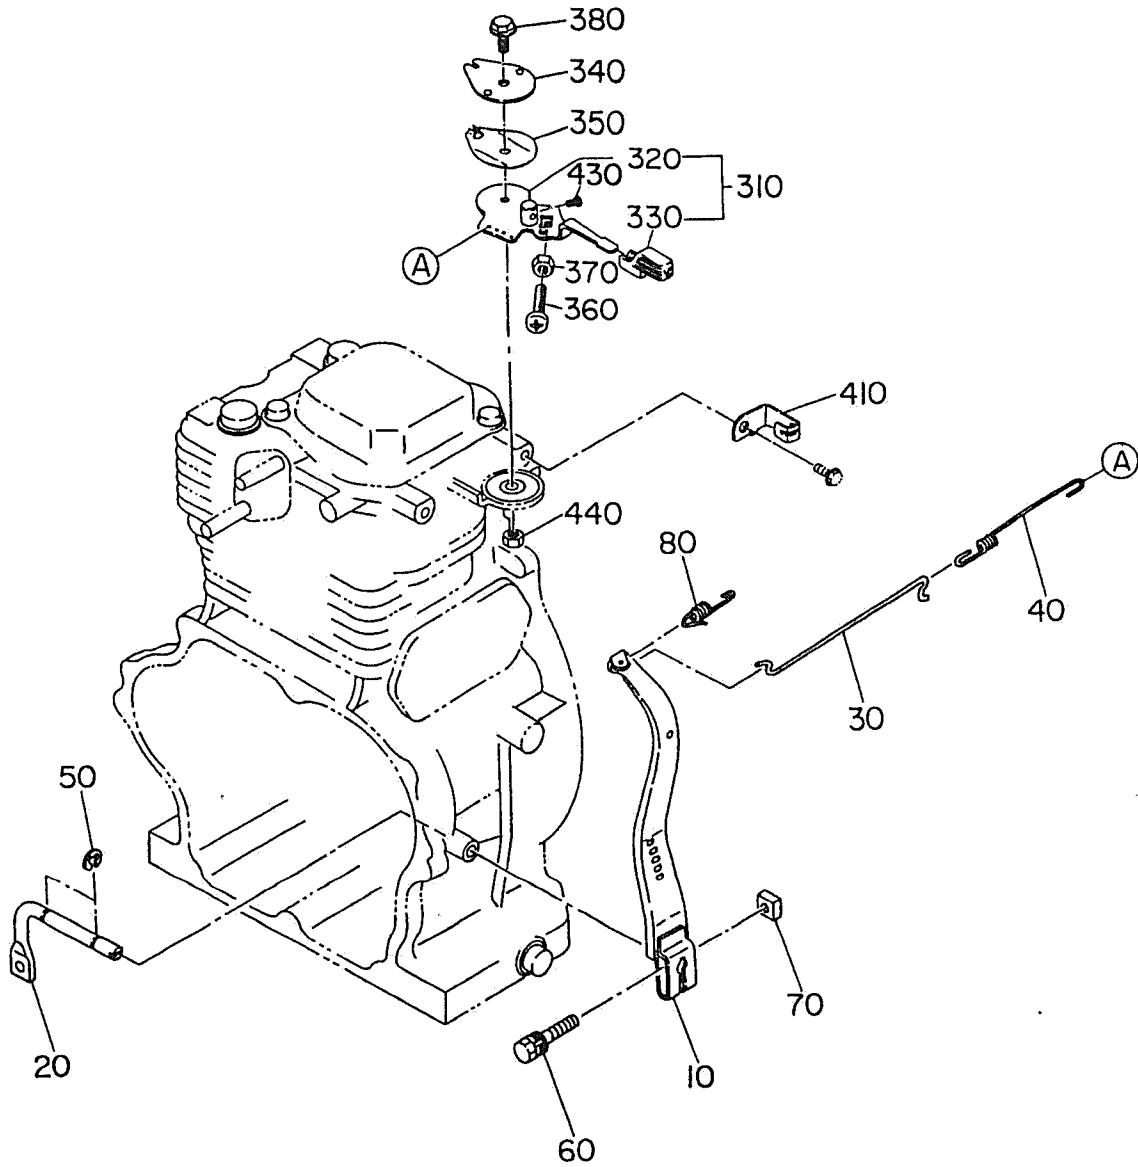

REF	PART NUMBER	DESCRIPTION	QTY	REMARKS
10	254-31701-01	Camshaft	1	
50	254-33301-03	Tappet	2	
60	254-33601-03	Valve Spring	2	
70	246-33701-13	Spring Retainer	2	
80	254-33401-03	Intake Valve	1	
90	254-33501-03	Exhaust Valve	1	
100	005-19041-00	Spring Pin	1	
105	254-36401-03	Release Lever	1	
115	003-15220-00	Snap Ring	1	
200	239-35001-03	Rocker Shaft	1	
210	248-35301-11	Push Rod	2	
220	246-36101-10	Rocker Arm	2	
230	014-90800-21	Adjusting Screw	2	
240	017-00800-90	Nut	2	
250	254-36120-13	Spacer	1	
310	254-304101-01	Muffler	1	
320	254-34201-01	Muffler Cover	1	
340	246-35201-03 **	Gasket (Muffler)	2	
350	017-00800-30	Nut	2	
360	015-20500-10	Tapping Screw	4	
365	001-10081-60	Bolt & Washer	1	
370	018-00800-10	Flange Nut	2	
380	254-36101-03	Lock Washer	1	
400	254-34001-01	Exhaust Pipe	1	
410	010-50804-10	Stud	2	
420	254-34801-01	Exhaust Pipe Cover	1	
425	011-00600-10	Flange Bolt	1	
500	254-33001-01	Intake Pipe	1	
505	010-50601-91	Stud	2	
510	254-32602-10	Air Cleaner	1	
-2	234-36003-08 **	Packing	1	
520	234-32604-07	Element	1	
540	234-32901-03	Insulator	1	
555	246-36001-13 **	Gasket (In. Pipe)	1	
556	001-13082-80	Bolt & Washer	3	
560	234-35902-03 **	Gasket 2 (Insulator)	2	T = 0.2mm
580	001-10061-20	Bolt & Washer	1	
590	226-39212-00	Nut & Washer	2	

UPPER GOVERNOR CONTROL