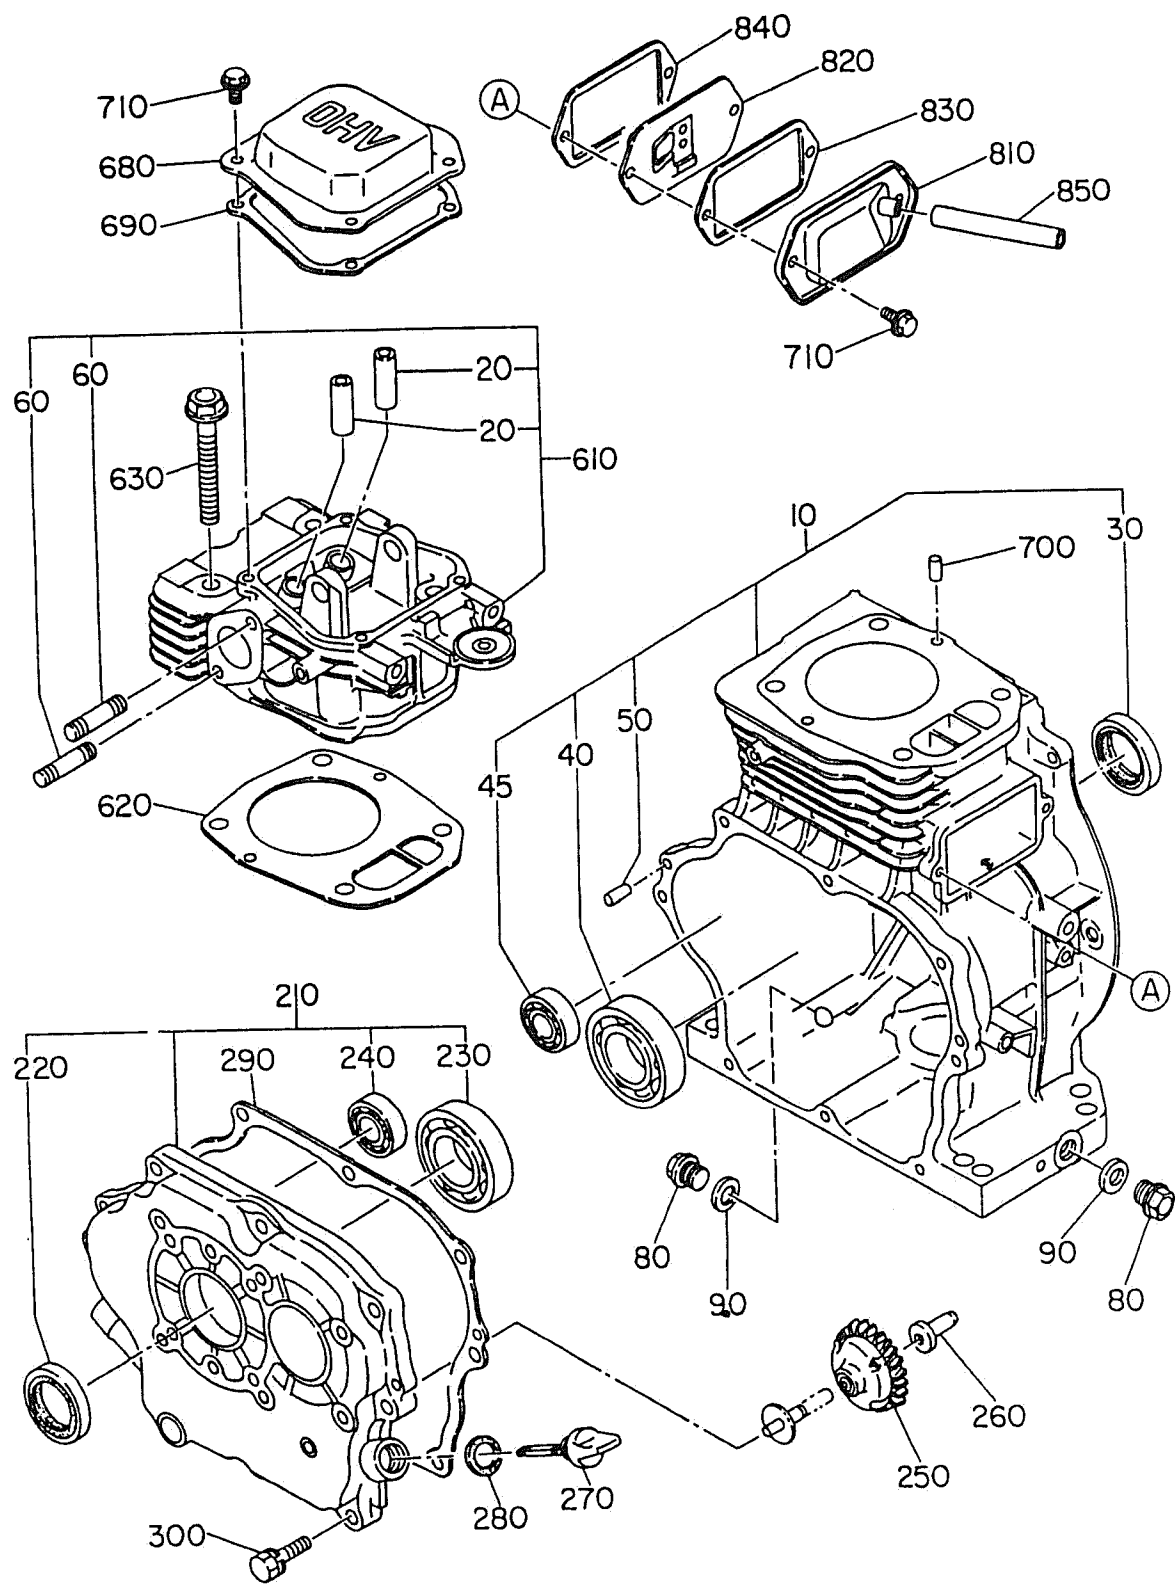

-EH25-

EH250YD0210

EH250YS0600

PRELIMINARY

REF	PART NUMBER	DESCRIPTION	QTY	REMARKS
10	254-10101-11	Crankcase	1	Recoil Start From S/N 1032215
	254-10101-01	Crankcase	1	Recoil Start To S/N 1032214
10	254-10102-11	Crankcase	1	Elect Start From S/N 1032215
	254-10102-01	Crankcase	1	Elect Start To S/N 1032214
20	246-14202-03	Valve Guide	2	
30	044-03000-30	Oil Seal	1	
40	060-03002-20	Ball Bearing	1	
45	060-01500-10	Ball Bearing	1	
50	031-00600-20	Dowel Pin	2	
60	001-32085-00	Stud	2	
80	040-11400-30	Plug	2	
90	021-11400-20	Gasket	2	
210	254-11103-01	Main Bearing Cover	1	SAE
220	044-03000-30	Oil Seal	1	
230	060-03002-20	Ball Bearing	1	
240	060-01500-10	Ball Bearing	1	
250	234-45001-01	Governor Gear	1	
260	205-41901-03	Governor Sleeve	1	
270	227-63601-03	Oil Gauge	1	
280	021-31600-10 **	Gasket	1	
290	254-16001-03 **	Gasket (Main Bearing Cover)	1	
300	001-13083-00	Bolt & Washer	8	
610	254-13001-11	Cylinder Head	1	From S/N 1032215
	254-13001-01	Cylinder Head	1	To S/N 1032214
620	254-15001-13 **	Gasket (Cyl Head)	1	
630	011-01000-40	Flange Bolt	4	
680	254-15501-03	Rocker Cover	1	
690	254-16005-03 **	Gasket (Rocker Cover)	1	
700	031-00600-20	Dowel Pin	2	
710	011-00600-20	Flange Bolt	6	
810	254-14301-01	Breather Cover	1	
820	254-14401-01	Breather Plate	1	
830	246-16006-03 **	Gasket (Breather Cover)	1	
840	246-16007-03	Gasket (Breather Plate)	1	
850	085-10800-00	Rubber Pipe	1	8x11x75mm
	254-99001-07 **	Gasket Set Includes Ref 280,290,620,690,830,840,		
		Page Ref (-2),340,555,560		